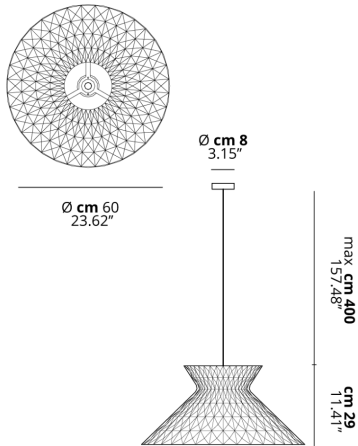

PHOTOMETRIC CURVE

None

FRAME	DIFFUSOR	LED COLOUR	CODE
Chrome	Clear Azure	Optionally	163004
Chrome	Clear Fumé	Optionally	163002
Chrome	Crystal	Optionally	163001