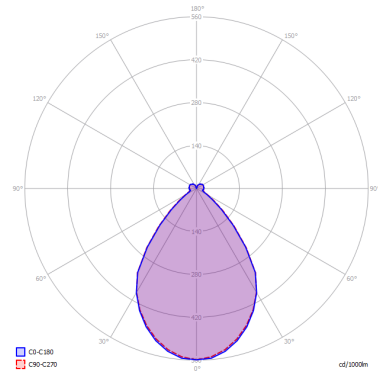

BUGIA

Triple

FEATURES

- Frame:** Metal
- Diffusor:** Plexiglass
- Dimmable:** Yes
- Dimmer:** Not Included
- Bulb:** Included

BULB

LED 3000K 3 x 17W | 5400 lm

CERTIFICATION

SPECIFICATION SHEET

PHOTOMETRIC CURVE

FRAME	DIFFUSOR	LED COLOUR	CODE
Matte White 9010	Chrome	3000K	161417
Matte White 9010	Glossy Copper	3000K	161418
Matte White 9010	Gold	3000K	161416
Matte White 9010	White	3000K	161424