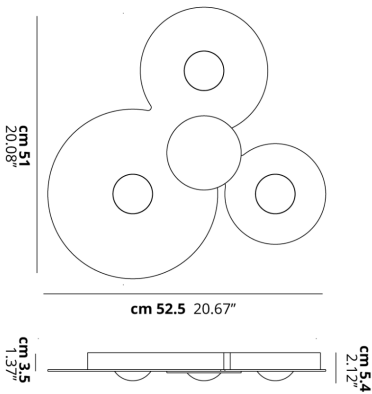

BUGIA

Triple

FEATURES

- Frame:** Metal
- Diffusor:** Plexiglass
- Dimmable:** Yes
- Dimmer:** Not Included
- Bulb:** Included

BULB

LED 3000K 3 x 17W | 5400 lm

CERTIFICATION

SPECIFICATION SHEET

PHOTOMETRIC CURVE

None

FRAME	DIFFUSOR	LED COLOUR	CODE
Matte White 9010	Chrome	3000K	161417
Matte White 9010	Glossy Copper	3000K	161418
Matte White 9010	Gold	3000K	161416
Matte White 9010	White	3000K	161424