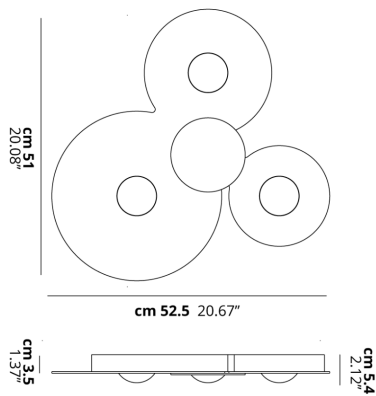

BUGIA

Triple

FEATURES

- Frame:** Metal
- Diffusor:** Plexiglass
- Dimmable:** Yes
- Dimmer:** Not Included
- Bulb:** Included

BULB

LED 3000K 3 x 17W | 5400 lm

CERTIFICATION

SPECIFICATION SHEET

PHOTOMETRIC CURVE

FRAME	DIFFUSOR	LED COLOUR	CODE
Matte White 9010	Chrome	3000K	161417
Matte White 9010	Glossy Copper	3000K	161418
Matte White 9010	Gold	3000K	161416
Matte White 9010	White	3000K	161424