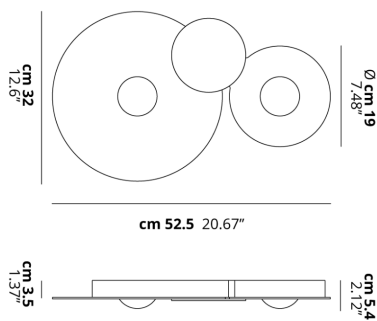

BUGIA

Double

FEATURES

- Frame:** Metal
- Diffusor:** Plexiglass
- Dimmable:** Yes
- Dimmer:** Not Included
- Bulb:** Included

BULB

LED 3000K 2 x 17W | 3600 lm

CERTIFICATION

SPECIFICATION SHEET

PHOTOMETRIC CURVE

FRAME	DIFFUSOR	LED COLOUR	CODE
Matte White 9010	Chrome	3000K	161411
Matte White 9010	Glossy Copper	3000K	161412
Matte White 9010	Gold	3000K	161410
Matte White 9010	White	3000K	161422