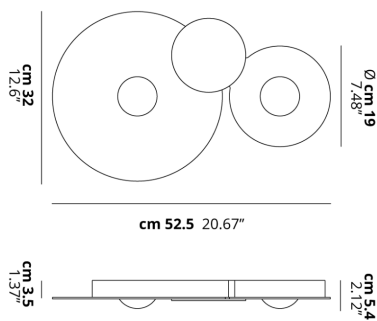

BUGIA

Double

FEATURES

- Frame:** Metal
- Diffusor:** Plexiglass
- Dimmable:** Yes
- Dimmer:** Not Included
- Bulb:** Included

BULB

LED 3000K 2 x 17W | 3600 lm

CERTIFICATION

SPECIFICATION SHEET

PHOTOMETRIC CURVE

None

FRAME	DIFFUSOR	LED COLOUR	CODE
Matte White 9010	Chrome	3000K	161411
Matte White 9010	Glossy Copper	3000K	161412
Matte White 9010	Gold	3000K	161410
Matte White 9010	White	3000K	161422