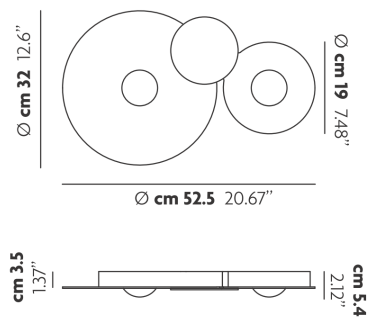

BUGIA

Double

FEATURES

- Frame:** Metal
- Diffusor:** Plexiglass
- Dimmable:** Yes
- Dimmer:** Not Included
- Bulb:** Included

BULB

LED 3000K 2 x 17W | 3600 lm

CERTIFICATION

SPECIFICATION SHEET

PHOTOMETRIC CURVE

None

| FRAME | DIFFUSOR | LED COLOUR | CODE |
|--------------------|-----------------|------------|--------|
| ○ Matte White 9010 | ○ Chrome | 3000K | 161411 |
| ○ Matte White 9010 | ● Glossy Copper | 3000K | 161412 |
| ○ Matte White 9010 | ● Gold | 3000K | 161410 |
| ○ Matte White 9010 | ○ White | 3000K | 161422 |