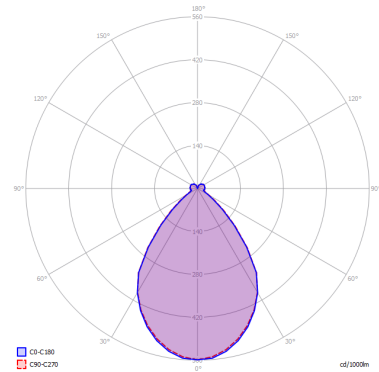

PHOTOMETRIC CURVE

FRAME	DIFFUSOR	LED COLOUR	CODE
Matte White 9010	Chrome	3000K	161411
Matte White 9010	Glossy Copper	3000K	161412
Matte White 9010	Gold	3000K	161410
Matte White 9010	White	3000K	161422