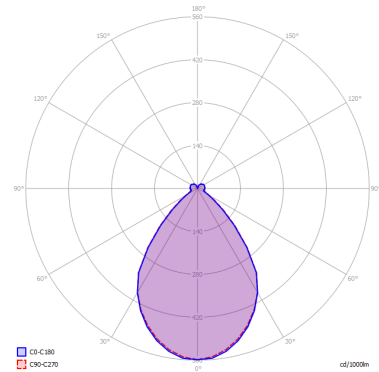

BUGIA

Double

FEATURES

- Frame:** Metal
- Diffusor:** Plexiglass
- Dimmable:** Yes
- Dimmer:** Not Included
- Bulb:** Included

BULB

LED 3000K 2 x 17W | 3600 lm

CERTIFICATION

SPECIFICATION SHEET

PHOTOMETRIC CURVE

FRAME	DIFFUSOR	LED COLOUR	CODE
Matte White 9010	Chrome	3000K	161411
Matte White 9010	Glossy Copper	3000K	161412
Matte White 9010	Gold	3000K	161410
Matte White 9010	White	3000K	161422