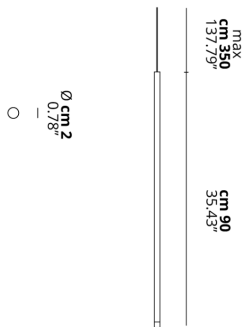

PHOTOMETRIC CURVE

None

FRAME	DIFFUSOR	LED COLOUR	CODE
Chrome	Clear	2700K	158428
Gold	Clear	2700K	158430
Matte Black	Clear	2700K	158427
Matte White 9010	Clear	2700K	158426
Rose Gold	Clear	2700K	158429