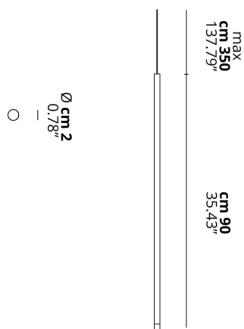

A-TUBE NANO

Large

FEATURES

- Frame:** Metal
- Diffusor:** Polycarbonate
- Dimmable:** Yes
- Dimmer:** Not Included
- Bulb:** Included

BULB

2700K 1 x 3W | 400 lm

CERTIFICATION

SPECIFICATION SHEET

PHOTOMETRIC CURVE

None

FRAME	DIFFUSOR	LED COLOUR	CODE
 Chrome	 Clear	2700K	158428
 Gold	 Clear	2700K	158430
 Matte Black	 Clear	2700K	158427
 Matte White 9010	 Clear	2700K	158426
 Rose Gold	 Clear	2700K	158429