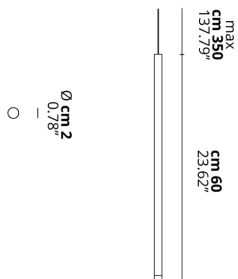

A-TUBE NANO

Medium

FEATURES

- Frame:** Metal
- Diffusor:** Polycarbonate
- Dimmable:** Yes
- Dimmer:** Not Included
- Bulb:** Included

BULB

2700K 1 x 3W | 400 lm

CERTIFICATION

SPECIFICATION SHEET

PHOTOMETRIC CURVE

None

FRAME	DIFFUSOR	LED COLOUR	CODE
Chrome	Clear	2700K	158316
Gold	Clear	2700K	158317
Matte Black	Clear	2700K	158422
Matte White 9010	Clear	2700K	158421
Rose Gold	Clear	2700K	158318