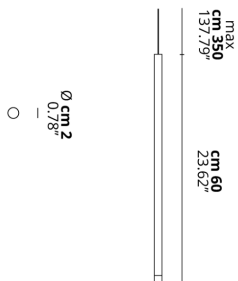

A-TUBE NANO

Medium

FEATURES

Frame: Metal

Diffusor: Polycarbonate

Dimmable: Yes

Dimmer: Not Included

Bulb: Included

BULB

2700K 1 x 3W | 400 lm

CERTIFICATION

SPECIFICATION SHEET

PHOTOMETRIC CURVE

None

| FRAME | DIFFUSOR | LED COLOUR | CODE |
|------------------|----------|------------|--------|
| Chrome | Clear | 2700K | 158316 |
| Gold | Clear | 2700K | 158317 |
| Matte Black | Clear | 2700K | 158422 |
| Matte White 9010 | Clear | 2700K | 158421 |
| Rose Gold | Clear | 2700K | 158318 |