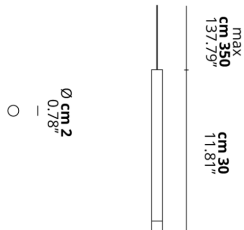

A-TUBE NANO

Small

FEATURES

- Frame:** Metal
- Diffusor:** Polycarbonate
- Dimmable:** Yes
- Dimmer:** Not Included
- Bulb:** Included

BULB

2700K 1 x 3W | 400 lm

CERTIFICATION

SPECIFICATION SHEET

PHOTOMETRIC CURVE

None

| FRAME | DIFFUSOR | LED COLOUR | CODE |
|------------------|----------|------------|--------|
| Chrome | Clear | 2700K | 158418 |
| Gold | Clear | 2700K | 158420 |
| Matte Black | Clear | 2700K | 158417 |
| Matte White 9010 | Clear | 2700K | 158416 |
| Rose Gold | Clear | 2700K | 158419 |