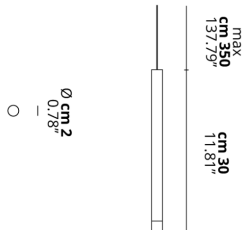

A-TUBE NANO

Small

FEATURES

- Frame:** Metal
- Diffusor:** Polycarbonate
- Dimmable:** Yes
- Dimmer:** Not Included
- Bulb:** Included

BULB

2700K 1 x 3W | 400 lm

CERTIFICATION

SPECIFICATION SHEET

PHOTOMETRIC CURVE

None

FRAME	DIFFUSOR	LED COLOUR	CODE
 Chrome	 Clear	2700K	158418
 Gold	 Clear	2700K	158420
 Matte Black	 Clear	2700K	158417
 Matte White 9010	 Clear	2700K	158416
 Rose Gold	 Clear	2700K	158419