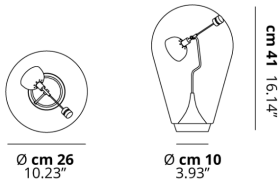

BLOW

Led

FEATURES

- Frame:** Metal
- Diffusor:** Blown Glass
- Dimmable:** No
- Dimmer:** Not Included
- Bulb:** Included

BULB

LED 2700K 1 x 4.5W | 500 lm

CERTIFICATION

SPECIFICATION SHEET

PHOTOMETRIC CURVE

None

FRAME	DIFFUSOR	LED COLOUR	CODE
Chrome	Crystal	2700K	008304