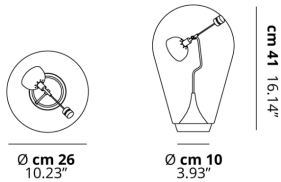

BLOW

Led

FEATURES

- Frame:** Metal
- Diffusor:** Blown Glass
- Dimmable:** No
- Dimmer:** Not Included
- Bulb:** Included

BULB

LED 2700K 1 x 4.5W | 500 lm

CERTIFICATION

SPECIFICATION SHEET

PHOTOMETRIC CURVE

None

FRAME	DIFFUSOR	LED COLOUR	CODE
 Chrome	 Crystal	2700K	008304