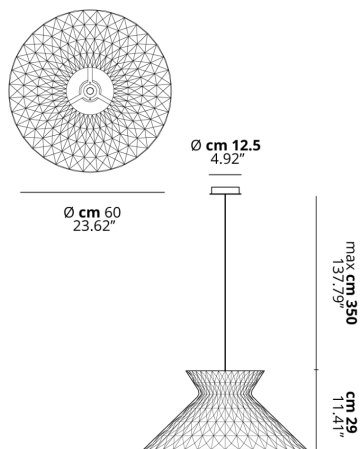

PHOTOMETRIC CURVE

None

FRAME	DIFFUSOR	LED COLOUR	CODE
Chrome	Clear Azure	Optionally	163304
Chrome	Clear Fumé	Optionally	163302
Chrome	Crystal	Optionally	163301