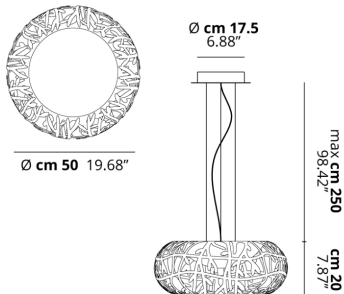

PHOTOMETRIC CURVE

None

FRAME	DIFFUSOR	LED COLOUR	CODE
Coppery Bronze	Matte White	3000K	162302
Matte White 9010	Matte White	3000K	162301