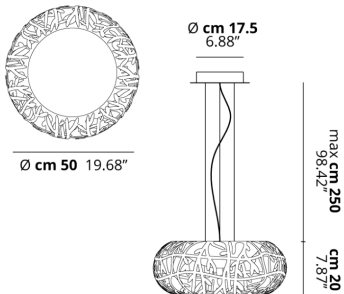

MAGGIO

FEATURES

- Frame:** Metal
- Diffusor:** Polycarbonate
- Dimmable:** Yes
- Dimmer:** Not Included
- Bulb:** Included

BULB

- LED 3000K** 1 x 17W | 1800 lm
- and _____
- LED 3000K** 1 x 17W | 1800 lm

CERTIFICATION

SPECIFICATION SHEET

PHOTOMETRIC CURVE

None

FRAME	DIFFUSOR	LED COLOUR	CODE
Coppery Bronze	Matte White	3000K	162302
Matte White 9010	Matte White	3000K	162301