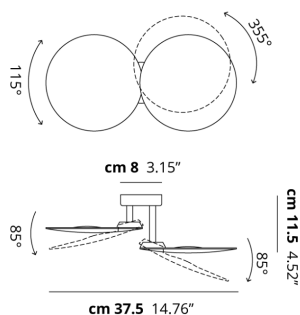

PUZZLE ROUND

Double Round

FEATURES

- Frame:** Metal
- Diffusor:** None
- Dimmable:** Yes
- Dimmer:** Not Included
- Bulb:** Included

BULB

LED 3000K 2 x 17W | 3600 lm

CERTIFICATION

SPECIFICATION SHEET

PHOTOMETRIC CURVE

None

FRAME	DIFFUSOR	LED COLOUR	CODE
 Coppery Bronze	None	3000K	159306
 Matte White 9016	None	3000K	159304