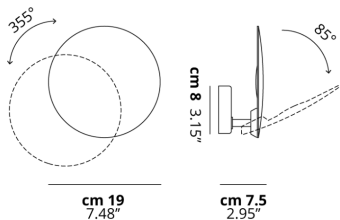

FRAME	DIFFUSOR	LED COLOUR	CODE
Coppery Bronze	None	3000K	159305
Matte White 9016	None	3000K	159302