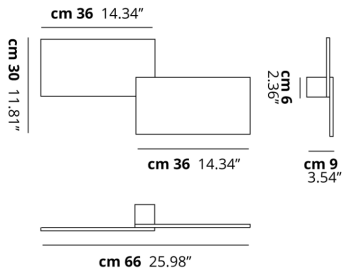

PUZZLE

Double Rectangle

FEATURES

- Frame:** Metal
- Diffusor:** None
- Dimmable:** Yes
- Dimmer:** Not Included
- Bulb:** Included

BULB

LED 3000K 2 x 17W | 3600 lm

CERTIFICATION

SPECIFICATION SHEET

PHOTOMETRIC CURVE

FRAME	DIFFUSOR	LED COLOUR	CODE
 Matte White 9016	None	3000K	146401