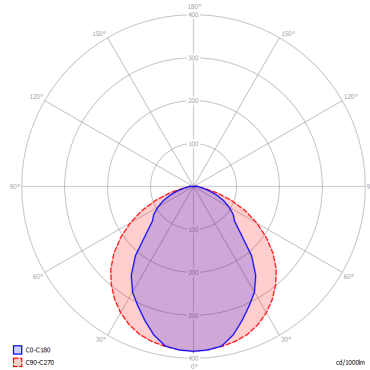

PHOTOMETRIC CURVE

FRAME	DIFFUSOR	LED COLOUR	CODE
Matte White 9016	None	3000K	146401