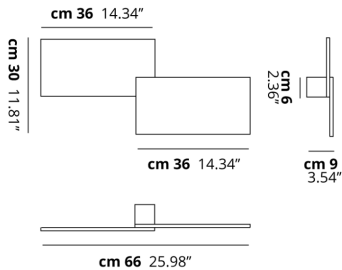

## PHOTOMETRIC CURVE

FRAME	DIFFUSOR	LED COLOUR	CODE
 Matte White 9016	None	3000K	146401