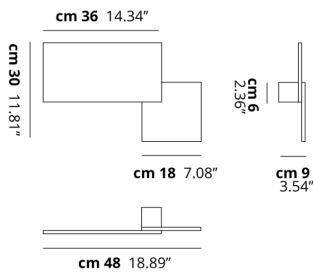

PUZZLE

Square & Rectangle

FEATURES

- Frame:** Metal
- Diffusor:** None
- Dimmable:** Yes
- Dimmer:** Not Included
- Bulb:** Included

BULB

LED 3000K 2 x 17W | 3600 lm

CERTIFICATION

SPECIFICATION SHEET

PHOTOMETRIC CURVE

FRAME	DIFFUSOR	LED COLOUR	CODE
 Matte White 9016	None	3000K	146402