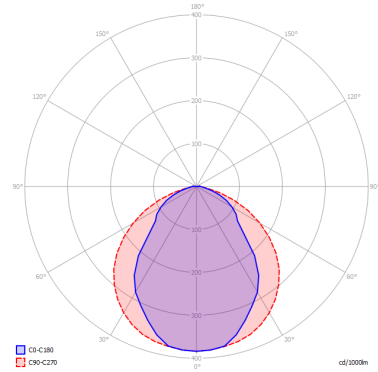

PUZZLE

Square & Rectangle

FEATURES

- Frame:** Metal
- Diffusor:** None
- Dimmable:** Yes
- Dimmer:** Not Included
- Bulb:** Included

BULB

LED 3000K 2 x 17W | 3600 lm

CERTIFICATION

SPECIFICATION SHEET

PHOTOMETRIC CURVE

FRAME	DIFFUSOR	LED COLOUR	CODE
 Matte White 9016	None	3000K	146402