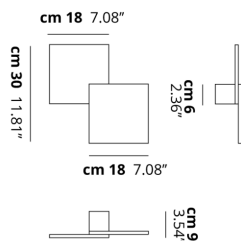

PUZZLE

Double Square

FEATURES

- Frame:** Metal
- Diffusor:** None
- Dimmable:** Yes
- Dimmer:** Not Included
- Bulb:** Included

BULB

LED 3000K 2 x 17W | 3600 lm

CERTIFICATION

SPECIFICATION SHEET

PHOTOMETRIC CURVE

FRAME	DIFFUSOR	LED COLOUR	CODE
 Matte White 9016	None	3000K	146403