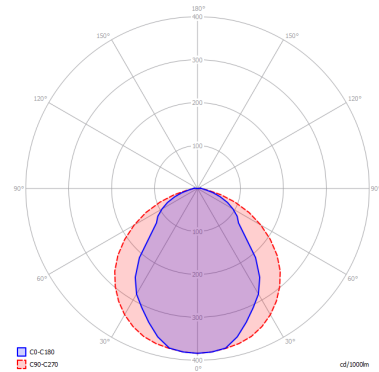

PUZZLE

Double Square

FEATURES

- Frame:** Metal
- Diffusor:** None
- Dimmable:** Yes
- Dimmer:** Not Included
- Bulb:** Included

BULB

LED 3000K 2 x 17W | 3600 lm

CERTIFICATION

SPECIFICATION SHEET

PHOTOMETRIC CURVE

FRAME	DIFFUSOR	LED COLOUR	CODE
 Matte White 9016	None	3000K	146403