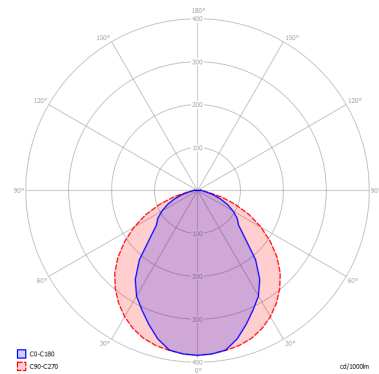

PUZZLE

Double Square

FEATURES

- Frame:** Metal
- Diffusor:** None
- Dimmable:** Yes
- Dimmer:** Not Included
- Bulb:** Included

BULB

LED 3000K 2 x 17W | 3600 lm

CERTIFICATION

SPECIFICATION SHEET

PHOTOMETRIC CURVE

FRAME	DIFFUSOR	LED COLOUR	CODE
 Matte White 9016	None	3000K	146403