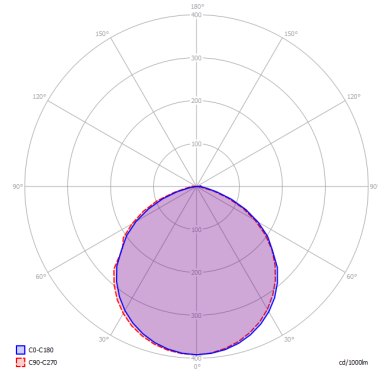

PUZZLE

Single Square

FEATURES

- Frame:** Metal
- Diffusor:** None
- Dimmable:** Yes
- Dimmer:** Not Included
- Bulb:** Included

BULB

LED 3000K 1 x 17W | 1800 lm

CERTIFICATION

SPECIFICATION SHEET

PHOTOMETRIC CURVE

FRAME	DIFFUSOR	LED COLOUR	CODE
 Matte White 9016	None	3000K	146404