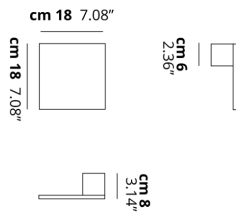

PUZZLE

Single Square

FEATURES

- Frame:** Metal
- Diffusor:** None
- Dimmable:** Yes
- Dimmer:** Not Included
- Bulb:** Included

BULB

LED 3000K 1 x 17W | 1800 lm

CERTIFICATION

SPECIFICATION SHEET

PHOTOMETRIC CURVE

FRAME	DIFFUSOR	LED COLOUR	CODE
 Matte White 9016	None	3000K	146404