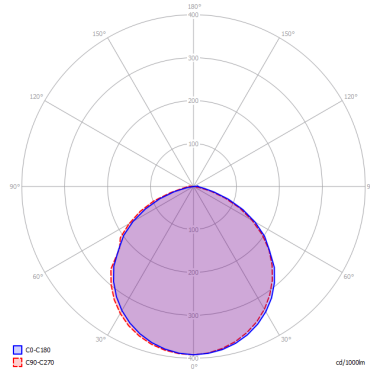

FRAME	DIFFUSOR	LED COLOUR	CODE
Matte White 9016	None	3000K	146404