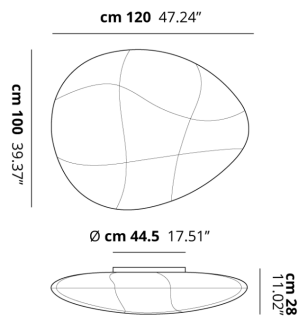

CERTIFICATION

PHOTOMETRIC CURVE

None

FRAME	DIFFUSOR	LED COLOUR	CODE
Matte White 9010	White | Fabric	Optionally	157303