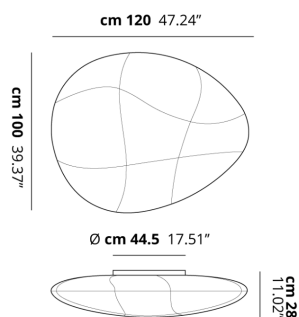

FRAME

DIFFUSOR

LED COLOUR

CODE