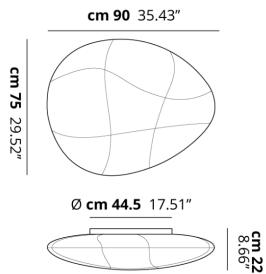

MILLO

Medium

FEATURES

- Frame:** Metal
- Diffusor:** Fabric
- Dimmable:** Yes
- Dimmer:** Not Included
- Bulb:** Not Included

BULB

 **E26 CFL** 4 x max 30W

or

 **E26 LED** 4 x max available

SPECIFICATION SHEET

CERTIFICATION

PHOTOMETRIC CURVE

None

FRAME	DIFFUSOR	LED COLOUR	CODE
 Matte White 9010	 White Fabric	Optionally	157302