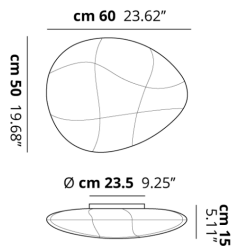

CERTIFICATION

PHOTOMETRIC CURVE

None

FRAME	DIFFUSOR	LED COLOUR	CODE
Matte White 9010	White | Fabric	Optionally	157301