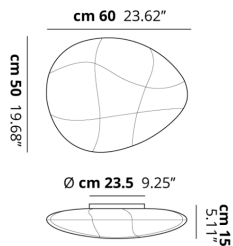

MILLO

Small

FEATURES

- Frame:** Metal
- Diffusor:** Fabric
- Dimmable:** Yes
- Dimmer:** Not Included
- Bulb:** Not Included

BULB

 **E26 CFL** 2 x max 30W

or

 **E26 LED** 2 x max available

SPECIFICATION SHEET

CERTIFICATION

PHOTOMETRIC CURVE

None

| FRAME | DIFFUSOR | LED COLOUR | CODE |
|--|--|------------|--------|
|  Matte White 9010 |  White Fabric | Optionally | 157301 |