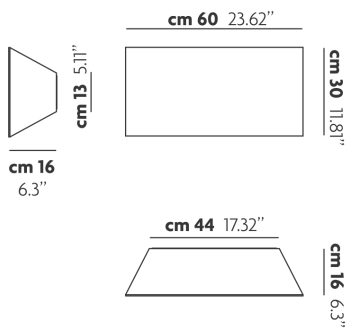

BEETLE

Large Pyramid

FEATURES

- Frame:** Metal
- Diffusor:** Polycarbonate
- Dimmable:** Yes
- Dimmer:** Not Included
- Bulb:** Included

BULB

LED 3000K 2 x 17W | 3600 lm

CERTIFICATION

SPECIFICATION SHEET

PHOTOMETRIC CURVE

FRAME

 Matte White 9010

DIFFUSOR

 White + Clear
Ribbed

LED COLOUR

Optionally

CODE