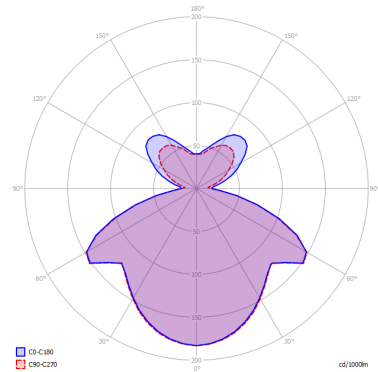

BEETLE

Large Pyramid

FEATURES

- Frame:** Metal
- Diffusor:** Polycarbonate
- Dimmable:** Yes
- Dimmer:** Not Included
- Bulb:** Included

BULB

LED 3000K 2 x 17W | 3600 lm

CERTIFICATION

SPECIFICATION SHEET

PHOTOMETRIC CURVE

FRAME

 Matte White 9010

DIFFUSOR

 White + Clear
Ribbed

LED COLOUR

Optionally

CODE