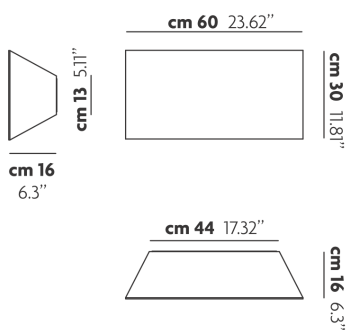

PHOTOMETRIC CURVE

SPECIFICATION SHEET

FRAME

DIFFUSOR

LED COLOUR

CODE