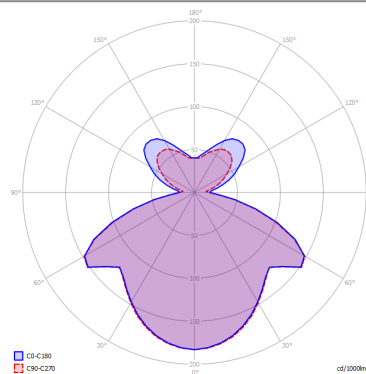

PHOTOMETRIC CURVE

SPECIFICATION SHEET

FRAME

DIFFUSOR

LED COLOUR

CODE