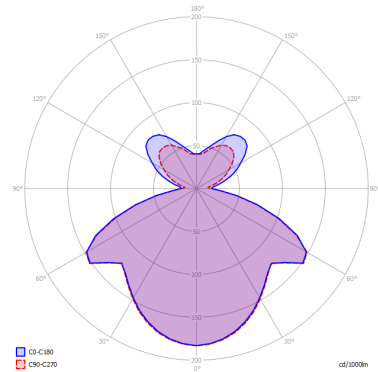

BEETLE

Small Pyramid

FEATURES

- Frame:** Metal
- Diffusor:** Polycarbonate
- Dimmable:** Yes
- Dimmer:** Not Included
- Bulb:** Included

BULB

LED 3000K 1 x 17W | 1800 lm

CERTIFICATION

SPECIFICATION SHEET

PHOTOMETRIC CURVE

FRAME

 Matte White 9010

DIFFUSOR

 White + Clear
Ribbed

LED COLOUR

3000K

CODE