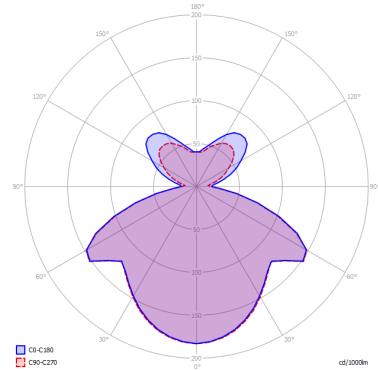

PHOTOMETRIC CURVE

FRAME	DIFFUSOR	LED COLOUR	CODE
Matte White 9010	White + Clear Ribbed	3000K	145405