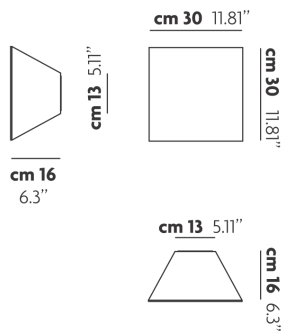

BEETLE

Small Pyramid

FEATURES

- Frame:** Metal
- Diffusor:** Polycarbonate
- Dimmable:** Yes
- Dimmer:** Not Included
- Bulb:** Included

BULB

LED 3000K 1 x 17W | 1800 lm

CERTIFICATION

SPECIFICATION SHEET

PHOTOMETRIC CURVE

FRAME

 Matte White 9010

DIFFUSOR

 White + Clear
Ribbed

LED COLOUR

3000K

CODE