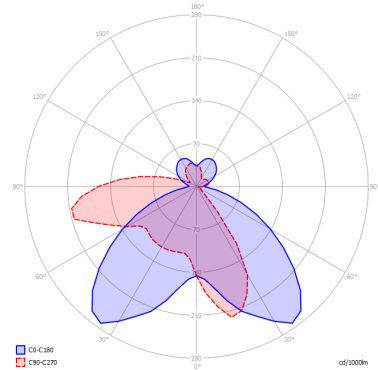

FRAME	DIFFUSOR	LED COLOUR	CODE
☐ Matte White 9010	☐ White + Clear Ribbed	3000K	145404