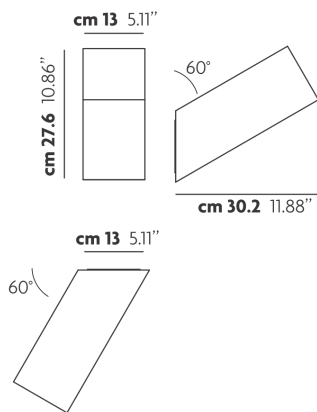

BEETLE

Medium 60 Cube

FEATURES

- Frame:** Metal
- Diffusor:** Polycarbonate
- Dimmable:** Yes
- Dimmer:** Not Included
- Bulb:** Included

BULB

LED 3000K 1 x 17W | 1800 lm

CERTIFICATION

SPECIFICATION SHEET

PHOTOMETRIC CURVE

FRAME	DIFFUSOR	LED COLOUR	CODE
 Matte White 9010	 White + Clear Ribbed	3000K	145404