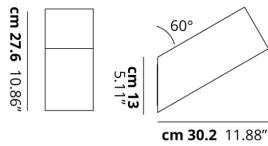

SPECIFICATION SHEET

PHOTOMETRIC CURVE