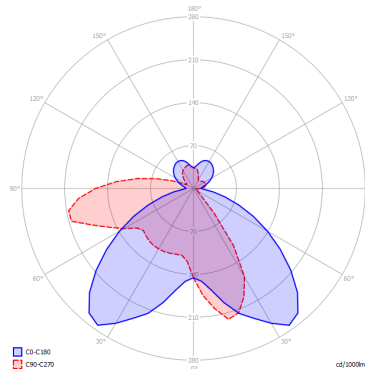

FRAME	DIFFUSOR	LED COLOUR	CODE
Matte White 9010	White + Clear Ribbed	3000K	145404