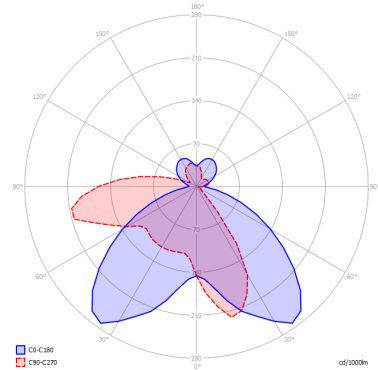

FRAME	DIFFUSOR	LED COLOUR	CODE
☐ Matte White 9010	☐ White + Clear Ribbed	3000K	145403