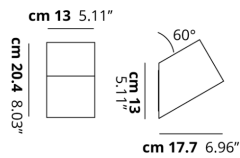

BEETLE

Mini 60 Cube

FEATURES

- Frame:** Metal
- Diffusor:** Polycarbonate
- Dimmable:** Yes
- Dimmer:** Not Included
- Bulb:** Included

BULB

LED 3000K 1 x 17W | 1800 lm

CERTIFICATION

SPECIFICATION SHEET

PHOTOMETRIC CURVE

FRAME	DIFFUSOR	LED COLOUR	CODE
 Matte White 9010	 White + Clear Ribbed	3000K	145403