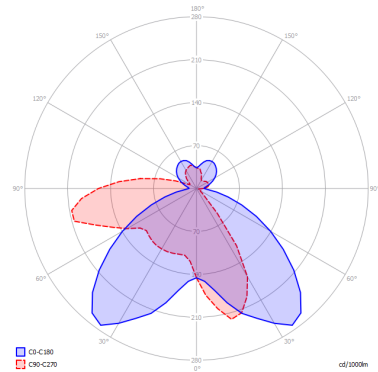

BEETLE

Mini 60 Cube

FEATURES

- Frame:** Metal
- Diffusor:** Polycarbonate
- Dimmable:** Yes
- Dimmer:** Not Included
- Bulb:** Included

BULB

LED 3000K 1 x 17W | 1800 lm

CERTIFICATION

SPECIFICATION SHEET

PHOTOMETRIC CURVE

FRAME	DIFFUSOR	LED COLOUR	CODE
 Matte White 9010	 White + Clear Ribbed	3000K	145403