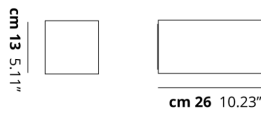

BEETLE

Medium Cube

FEATURES

- Frame:** Metal
- Diffusor:** Polycarbonate
- Dimmable:** Yes
- Dimmer:** Not Included
- Bulb:** Included

BULB

LED 3000K 1 x 17W | 1800 lm

CERTIFICATION

SPECIFICATION SHEET

PHOTOMETRIC CURVE

FRAME	DIFFUSOR	LED COLOUR	CODE
 Matte White 9010	 White + Clear Ribbed	3000K	145402