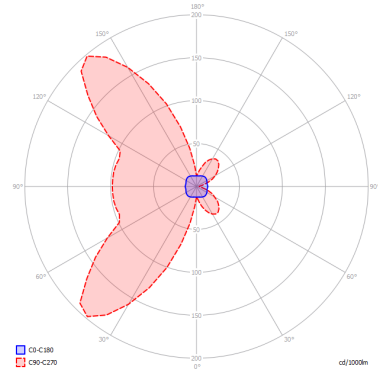

BEETLE

Medium Cube

FEATURES

- Frame:** Metal
- Diffusor:** Polycarbonate
- Dimmable:** Yes
- Dimmer:** Not Included
- Bulb:** Included

BULB

LED 3000K 1 x 17W | 1800 lm

CERTIFICATION

SPECIFICATION SHEET

PHOTOMETRIC CURVE

FRAME	DIFFUSOR	LED COLOUR	CODE
 Matte White 9010	 White + Clear Ribbed	3000K	145402