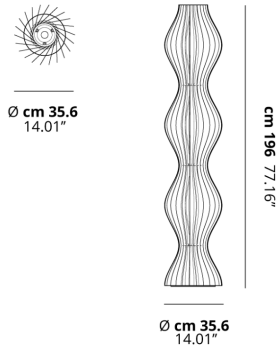

VAPOR

FEATURES

- Frame:** Metal
- Diffusor:** Polycarbonate
- Dimmable:** Yes
- Dimmer:** Included
- Bulb:** Not Included

BULB

 **R7s QT-DE12 short** 1 x max 80W

and _____

 **E26 Classic A** 6 x max 60W

or _____

 **E26 LED** 6 x max available

SPECIFICATION SHEET

CERTIFICATION

PHOTOMETRIC CURVE

None

FRAME	DIFFUSOR	LED COLOUR	CODE
 Matte White 9010	 Matte White	Optionally	129309