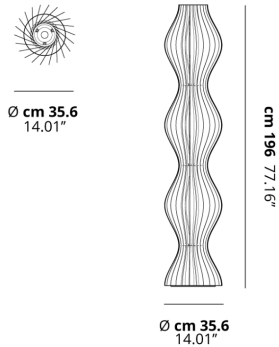

VAPOR

FEATURES

Frame: Metal

Diffusor: Polycarbonate

Dimmable: Yes

Dimmer: Included

Bulb: Not Included

BULB

 **R7s QT-DE12 short** 1 x max 80W

and _____

 **E26 Classic A** 6 x max 60W

or _____

 **E26 LED** 6 x max available

SPECIFICATION SHEET

CERTIFICATION

PHOTOMETRIC CURVE