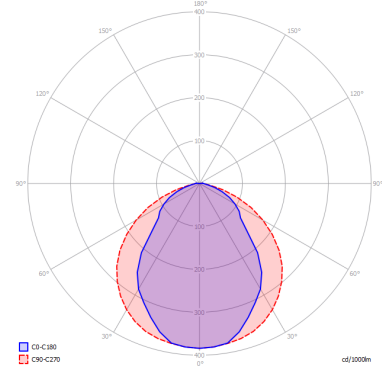

PUZZLE TWIST

FEATURES

- Frame:** Metal
- Diffusor:** None
- Dimmable:** No
- Dimmer:** Included
- Bulb:** Included

BULB

LED 3000K 2 x 17W | 3600 lm

CERTIFICATION

SPECIFICATION SHEET

PHOTOMETRIC CURVE