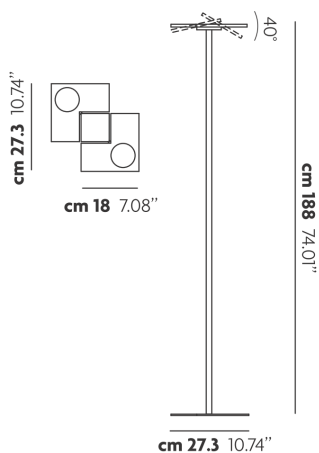

FEATURES

- Frame:**
- Diffusor:** None
- Dimmable:** No
- Dimmer:** Not Included
- Bulb:** Not Included

BULB

CERTIFICATION

PHOTOMETRIC CURVE

SPECIFICATION SHEET

FRAME

DIFFUSOR