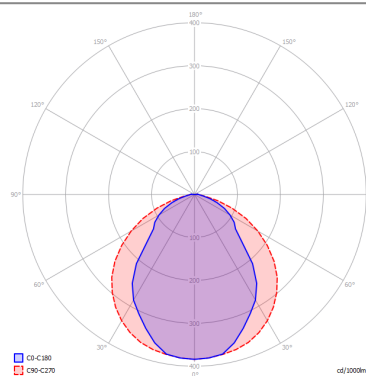

FEATURES

- Frame:**
- Diffusor:** None
- Dimmable:** No
- Dimmer:** Not Included
- Bulb:** Not Included

BULB

CERTIFICATION

PHOTOMETRIC CURVE

SPECIFICATION SHEET

FRAME

DIFFUSOR