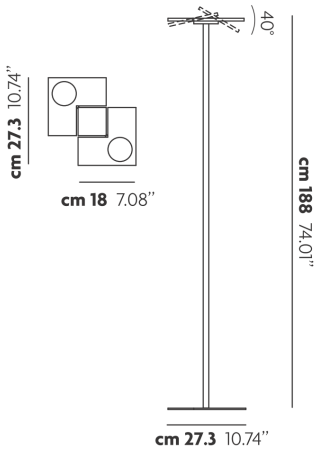

PUZZLE TWIST

FEATURES

- Frame:** Metal
- Diffusor:** None
- Dimmable:** No
- Dimmer:** Included
- Bulb:** Included

BULB

LED 3000K 2 x 17W | 3600 lm

CERTIFICATION

SPECIFICATION SHEET

PHOTOMETRIC CURVE

FRAME	DIFFUSOR	LED COLOUR	CODE
 Matte White 9016	None	3000K	146315