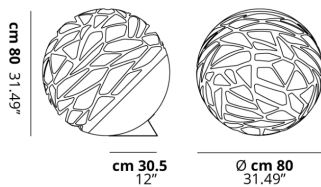

KELLY

Large Sphere

FEATURES

- **Frame:** Metal
- **Diffusor:** Glass
- **Dimmable:** No
- **Dimmer:** Included
- **Bulb:** Not Included

BULB

E26 Classic A 3 x max 75W

or _____

E26 LED 3 x max available

SPECIFICATION SHEET

CERTIFICATION

PHOTOMETRIC CURVE

FRAME

Matte White 9010

DIFFUSOR

Glossy White

LED COLOUR

Optionally

CODE

141308