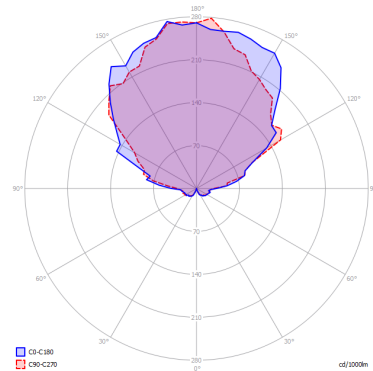

KELLY

Large Sphere

FEATURES

- Frame:** Metal
- Diffusor:** Glass
- Dimmable:** No
- Dimmer:** Included
- Bulb:** Not Included

BULB

 **E26 Classic A** 3 x max 75W

or _____

 **E26 LED** 3 x max available

SPECIFICATION SHEET

Ø **cm 80** 31.49"

cm 80 31.49"

cm 30.5 12"

CERTIFICATION

PHOTOMETRIC CURVE

FRAME

Matte White 9010