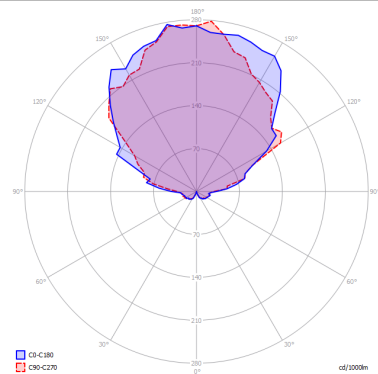

CERTIFICATION

PHOTOMETRIC CURVE

FRAME	DIFFUSOR	LED COLOUR	CODE
Matte White 9010	Glossy White	Optionally	141308