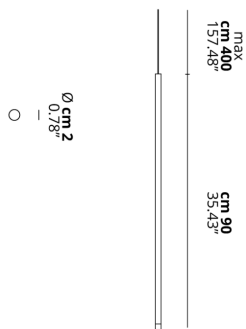

A-TUBE NANO

Large

FEATURES

- Frame:** Metal
- Diffusor:** Polycarbonate
- Dimmable:** Yes
- Dimmer:** Not Included
- Bulb:** Included

BULB

LED 2700K 1 x 3W | 400 lm

CERTIFICATION

SPECIFICATION SHEET

PHOTOMETRIC CURVE

FRAME	DIFFUSOR	LED COLOUR	CODE
Chrome	Clear	2700K	158028
Gold	Clear	2700K	158030
Matte Black 9005	Clear	2700K	158027
Matte White 9010	Clear	2700K	158026
Rose Gold	Clear	2700K	158029