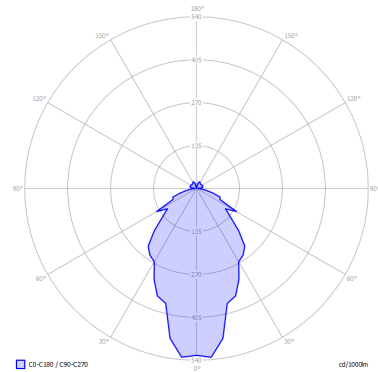

A-TUBE NANO

Large

FEATURES

- Frame:** Metal
- Diffusor:** Polycarbonate
- Dimmable:** Yes
- Dimmer:** Not Included
- Bulb:** Included

BULB

LED 2700K 1 x 3W | 400 lm

CERTIFICATION

SPECIFICATION SHEET

PHOTOMETRIC CURVE

FRAME	DIFFUSOR	LED COLOUR	CODE
Chrome	Clear	2700K	158028
Gold	Clear	2700K	158030
Matte Black 9005	Clear	2700K	158027
Matte White 9010	Clear	2700K	158026
Rose Gold	Clear	2700K	158029