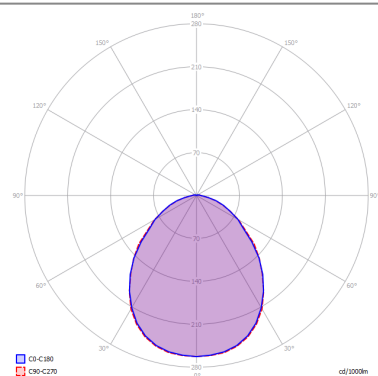

KELLY

Large Dome 80

FEATURES

- Frame:** Metal
- Diffusor:** Glass
- Dimmable:** Yes
- Dimmer:** Not Included
- Bulb:** Not Included

BULB

-  **E27 Classic A60** 4 x max 46W eco
- or _____
-  **E27 CFL [compact]** 4 x max 23W
- or _____
-  **E27 LED** 4 x max available

SPECIFICATION SHEET

CERTIFICATION

PHOTOMETRIC CURVE

FRAME	DIFFUSOR	LED COLOUR	CODE
 Coppery Bronze	 Glossy White	Optionally	141010
 Matte Black 9005	 Glossy White	Optionally	141017
 Matte White 9010	 Glossy White	Optionally	141001