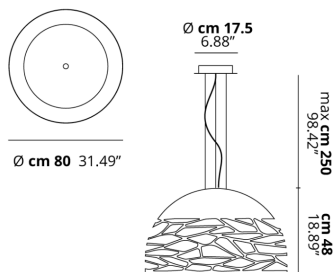

KELLY

Large Dome 80

FEATURES

- Frame:** Metal
- Diffusor:** Glass
- Dimmable:** Yes
- Dimmer:** Not Included
- Bulb:** Not Included

BULB

-  **E27 Classic A60** 4 x max 46W eco
- or _____
-  **E27 CFL [compact]** 4 x max 23W
- or _____
-  **E27 LED** 4 x max available

SPECIFICATION SHEET

CERTIFICATION

PHOTOMETRIC CURVE

FRAME	DIFFUSOR	LED COLOUR	CODE
 Coppery Bronze	 Glossy White	Optionally	141010
 Matte Black 9005	 Glossy White	Optionally	141017
 Matte White 9010	 Glossy White	Optionally	141001