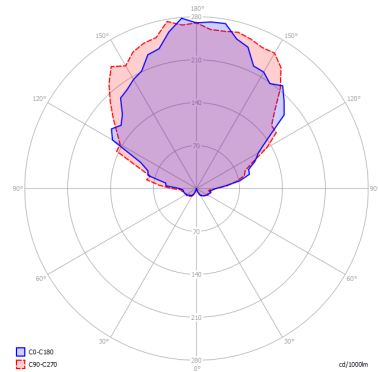

KELLY

Mini Sphere

FEATURES

- Frame:** Metal
- Diffusor:** Glass
- Dimmable:** No
- Dimmer:** Not Included
- Bulb:** Included

BULB

LED 3000K 1 x 9W | 850 lm

CERTIFICATION

SPECIFICATION SHEET

PHOTOMETRIC CURVE

FRAME	DIFFUSOR	LED COLOUR	CODE
Coppery Bronze	Glossy White	3000K	141315
Matte White 9010	Glossy White	3000K	141306