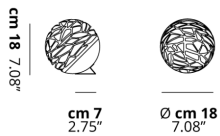

KELLY

Mini Sphere

FEATURES

- Frame:** Metal
- Diffusor:** Glass
- Dimmable:** No
- Dimmer:** Not Included
- Bulb:** Included

BULB

LED 3000K 1 x 9W | 850 lm

CERTIFICATION

SPECIFICATION SHEET

PHOTOMETRIC CURVE

FRAME	DIFFUSOR	LED COLOUR	CODE
Coppery Bronze	Glossy White	3000K	141315
Matte White 9010	Glossy White	3000K	141306