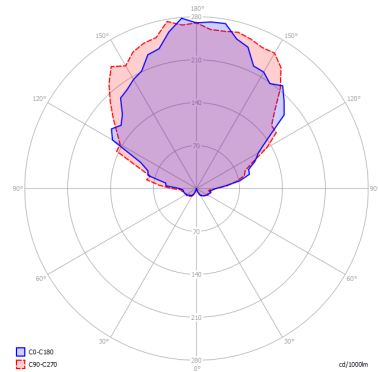

KELLY

Mini Sphere

FEATURES

- Frame:** Metal
- Diffusor:** Glass
- Dimmable:** No
- Dimmer:** Not Included
- Bulb:** Included

BULB

LED 3000K 1 x 9W | 850 lm

CERTIFICATION

SPECIFICATION SHEET

PHOTOMETRIC CURVE

FRAME	DIFFUSOR	LED COLOUR	CODE
 Coppery Bronze	 Glossy White	3000K	141315
 Matte White 9010	 Glossy White	3000K	141306