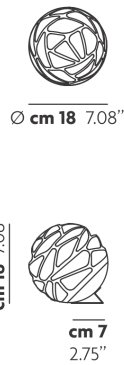

KELLY

Mini Sphere

FEATURES

- Frame:** Metal
- Diffusor:** Glass
- Dimmable:** No
- Dimmer:** Not Included
- Bulb:** Included

BULB

LED 3000K 1 x 9W | 850 lm

CERTIFICATION

SPECIFICATION SHEET

PHOTOMETRIC CURVE

FRAME	DIFFUSOR	LED COLOUR	CODE
 Coppery Bronze	 Glossy White	3000K	141315
 Matte White 9010	 Glossy White	3000K	141306