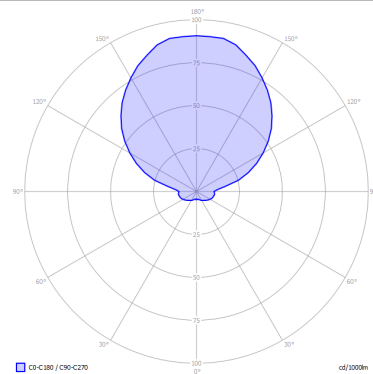

CERTIFICATION

PHOTOMETRIC CURVE