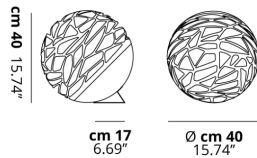

KELLY

Small Sphere

FEATURES

- Frame:** Metal
- Diffusor:** Glass
- Dimmable:** No
- Dimmer:** Included
- Bulb:** Not Included

BULB

 **E26 Classic A** 3 x max 75W

or _____

 **E26 LED** 3 x max available

SPECIFICATION SHEET

CERTIFICATION

PHOTOMETRIC CURVE

FRAME

Matte White 9010

DIFFUSOR

Glossy White

LED COLOUR