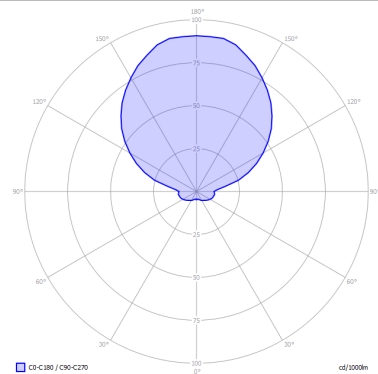

KELLY

Small Sphere

FEATURES

- Frame:** Metal
- Diffusor:** Glass
- Dimmable:** No
- Dimmer:** Included
- Bulb:** Not Included

BULB

 **E26 Classic A** 3 x max 75W

or _____

 **E26 LED** 3 x max available

SPECIFICATION SHEET

CERTIFICATION

PHOTOMETRIC CURVE

FRAME

 Matte White 9010

DIFFUSOR

 Glossy White

LED COLOUR