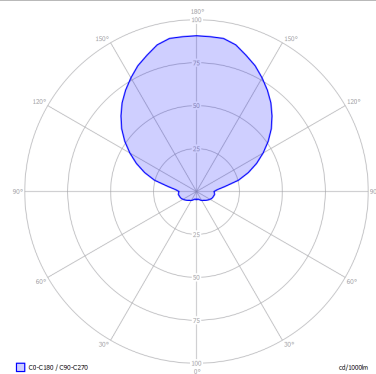

## BULB

 **E26 Classic A** 3 x max 75W

or \_\_\_\_\_

 **E26 LED** 3 x max available

## PHOTOMETRIC CURVE