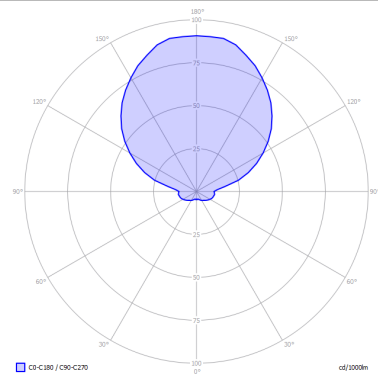

KELLY

Small Sphere

FEATURES

- Frame:** Metal
- Diffusor:** Glass
- Dimmable:** No
- Dimmer:** Included
- Bulb:** Not Included

BULB

 **E26 Classic A** 3 x max 75W

or _____

 **E26 LED** 3 x max available

SPECIFICATION SHEET

CERTIFICATION

PHOTOMETRIC CURVE

FRAME

Matte White 9010

DIFFUSOR

Glossy White

LED COLOUR