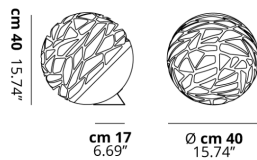

KELLY

Small Sphere

FEATURES

- **Frame:** Metal
- **Diffusor:** Glass
- **Dimmable:** No
- **Dimmer:** Included
- **Bulb:** Not Included

BULB

E26 Classic A 3 x max 75W

or _____

E26 LED 3 x max available

SPECIFICATION SHEET

CERTIFICATION

PHOTOMETRIC CURVE

FRAME

Matte White 9010

DIFFUSOR

Glossy White

LED COLOUR

Optionally

CODE

141307