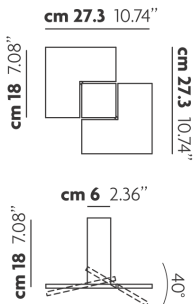

PUZZLE TWIST

FEATURES

- Frame:** Metal
- Diffusor:** None
- Dimmable:** Yes
- Dimmer:** Not Included
- Bulb:** Included

BULB

LED 3000K 2 x 17W | 3600 lm

CERTIFICATION

SPECIFICATION SHEET

PHOTOMETRIC CURVE