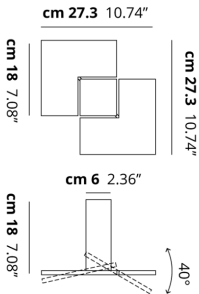

PUZZLE TWIST

FEATURES

- Frame:** Metal
- Diffusor:** None
- Dimmable:** Yes
- Dimmer:** Not Included
- Bulb:** Included

BULB

LED 3000K 2 x 17W | 3600 lm

CERTIFICATION

SPECIFICATION SHEET

PHOTOMETRIC CURVE