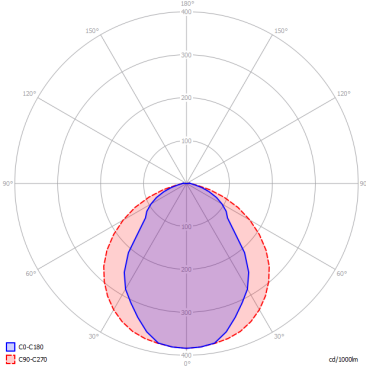

PHOTOMETRIC CURVE

FRAME	DIFFUSOR	LED COLOUR	CODE
Matte White 9016	None	3000K	146412