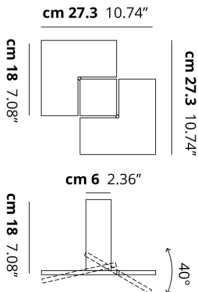

## PHOTOMETRIC CURVE

FRAME	DIFFUSOR	LED COLOUR	CODE
 Matte White 9016	None	3000K	146412