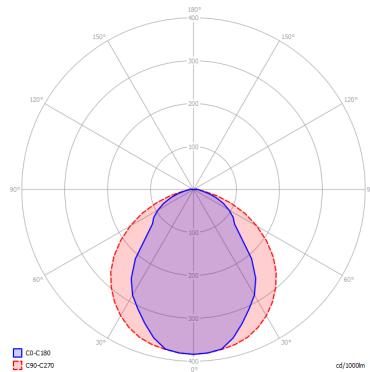

PUZZLE TWIST

FEATURES

- Frame:** Metal
- Diffusor:** None
- Dimmable:** Yes
- Dimmer:** Not Included
- Bulb:** Included

BULB

LED 3000K 2 x 17W | 3600 lm

CERTIFICATION

SPECIFICATION SHEET

PHOTOMETRIC CURVE

FRAME	DIFFUSOR	LED COLOUR	CODE
 Matte White 9016	None	3000K	146412