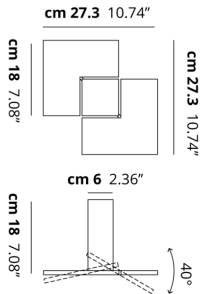

PUZZLE TWIST

FEATURES

- Frame:** Metal
- Diffusor:** None
- Dimmable:** Yes
- Dimmer:** Not Included
- Bulb:** Included

BULB

LED 3000K 2 x 17W | 3600 lm

CERTIFICATION

SPECIFICATION SHEET

PHOTOMETRIC CURVE