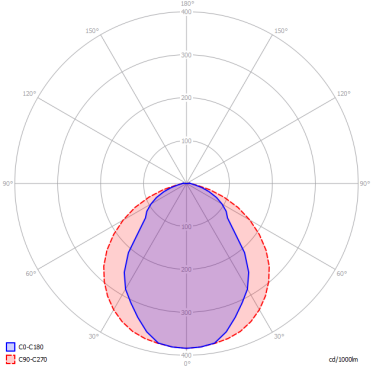

PUZZLE TWIST

FEATURES

- Frame:** Metal
- Diffusor:** None
- Dimmable:** Yes
- Dimmer:** Not Included
- Bulb:** Included

BULB

LED 3000K 2 x 17W | 3600 lm

CERTIFICATION

SPECIFICATION SHEET

PHOTOMETRIC CURVE