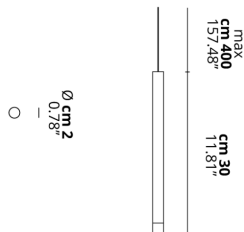

A-TUBE NANO

Small

FEATURES

- Frame:** Metal
- Diffusor:** Polycarbonate
- Dimmable:** Yes
- Dimmer:** Not Included
- Bulb:** Included

BULB

LED 2700K 1 x 3W | 400 lm

CERTIFICATION

SPECIFICATION SHEET

PHOTOMETRIC CURVE

FRAME	DIFFUSOR	LED COLOUR	CODE
Chrome	Clear	2700K	158018
Gold	Clear	2700K	158020
Matte Black 9005	Clear	2700K	158017
Matte White 9010	Clear	2700K	158016
Rose Gold	Clear	2700K	158019