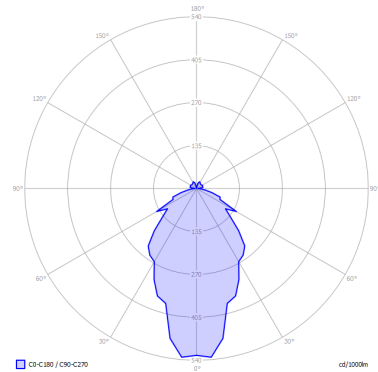

A-TUBE NANO

Medium

FEATURES

- Frame:** Metal
- Diffusor:** Polycarbonate
- Dimmable:** Yes
- Dimmer:** Not Included
- Bulb:** Included

BULB

LED 2700K 1 x 3W | 400 lm

CERTIFICATION

SPECIFICATION SHEET

PHOTOMETRIC CURVE

FRAME	DIFFUSOR	LED COLOUR	CODE
Chrome	Clear	2700K	158023
Gold	Clear	2700K	158025
Matte Black 9005	Clear	2700K	158022
Matte White 9010	Clear	2700K	158021
Rose Gold	Clear	2700K	158024