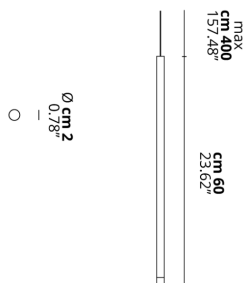

A-TUBE NANO

Medium

FEATURES

- Frame:** Metal
- Diffusor:** Polycarbonate
- Dimmable:** Yes
- Dimmer:** Not Included
- Bulb:** Included

BULB

LED 2700K 1 x 3W | 400 lm

CERTIFICATION

SPECIFICATION SHEET

PHOTOMETRIC CURVE

FRAME	DIFFUSOR	LED COLOUR	CODE
Chrome	Clear	2700K	158023
Gold	Clear	2700K	158025
Matte Black 9005	Clear	2700K	158022
Matte White 9010	Clear	2700K	158021
Rose Gold	Clear	2700K	158024