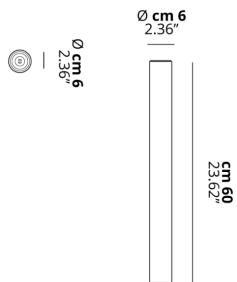

A-TUBE

Medium

FEATURES

- **Frame:** Metal
- **Diffusor:** None
- **Dimmable:** Yes
- **Dimmer:** Not Included
- **Bulb:** Not Included

BULB

- **GU10 Par16** 1 x max 40W eco
- or _____
- **GU10 Par16 LED** 1 x max available

SPECIFICATION SHEET

CERTIFICATION

PHOTOMETRIC CURVE

FRAME	DIFFUSOR	LED COLOUR	CODE
Coppery Bronze	None	Optionally	096025
Matte Black 9005	None	Optionally	096033
Matte White 9010	None	Optionally	096011