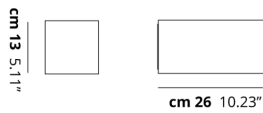

BEETLE

Medium Cube

FEATURES

Frame: Metal

Diffusor: Polycarbonate

Dimmable: Yes

Dimmer: Not Included

Bulb: Included

BULB

LED 3000K 1 x 17W | 1800 lm

CERTIFICATION

SPECIFICATION SHEET

PHOTOMETRIC CURVE

FRAME	DIFFUSOR	LED COLOUR	CODE
 Matte White 9010	 White + Clear Ribbed	3000K	145002