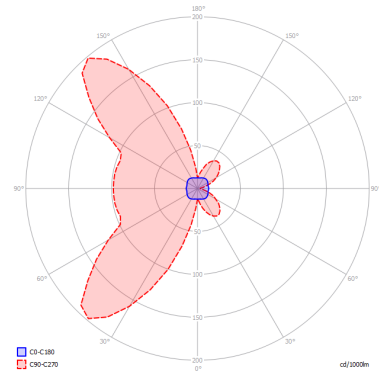

BULB

LED 3000K 1 x 17W | 1800 lm

CERTIFICATION

SPECIFICATION SHEET

PHOTOMETRIC CURVE

FRAME	DIFFUSOR	LED COLOUR	CODE
 Matte White 9010	 White + Clear Ribbed	3000K	145002