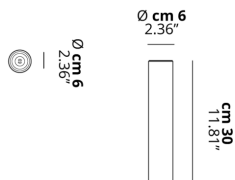

A-TUBE

Small

FEATURES

- Frame:** Metal
- Diffusor:** None
- Dimmable:** Yes
- Dimmer:** Not Included
- Bulb:** Not Included

BULB

-  **GU10 Par16** 1 x max 40W eco
- or _____
-  **GU10 Par16 LED** 1 x max available

SPECIFICATION SHEET

CERTIFICATION

PHOTOMETRIC CURVE

FRAME	DIFFUSOR	LED COLOUR	CODE
 Coppery Bronze	None	Optionally	096024
 Matte Black 9005	None	Optionally	096031
 Matte White 9010	None	Optionally	096007