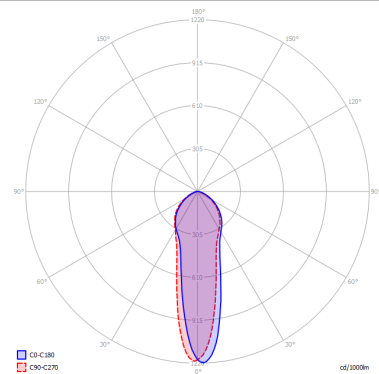

A-TUBE

Small

FEATURES

- Frame:** Metal
- Diffusor:** None
- Dimmable:** Yes
- Dimmer:** Not Included
- Bulb:** Not Included

BULB

-  **GU10 Par16** 1 x max 40W eco
- or _____
-  **GU10 Par16 LED** 1 x max available

SPECIFICATION SHEET

CERTIFICATION

PHOTOMETRIC CURVE

FRAME	DIFFUSOR	LED COLOUR	CODE
 Coppery Bronze	None	Optionally	096024
 Matte Black 9005	None	Optionally	096031
 Matte White 9010	None	Optionally	096007