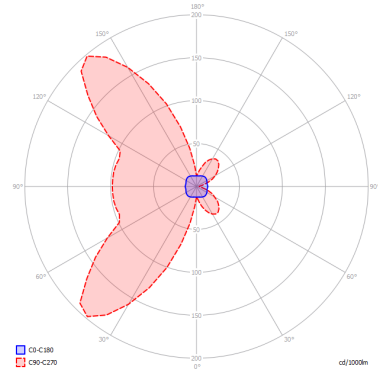

BEETLE

Mini Cube

FEATURES

- Frame:** Metal
- Diffusor:** Polycarbonate
- Dimmable:** Yes
- Dimmer:** Not Included
- Bulb:** Included

BULB

LED 3000K 1 x 17W | 1800 lm

CERTIFICATION

SPECIFICATION SHEET

PHOTOMETRIC CURVE

FRAME	DIFFUSOR	LED COLOUR	CODE
<input type="radio"/> Matte White 9010	<input type="radio"/> White	3000K	145409
<input type="radio"/> Matte White 9010	<input type="radio"/> White + Clear Ribbed	3000K	145401