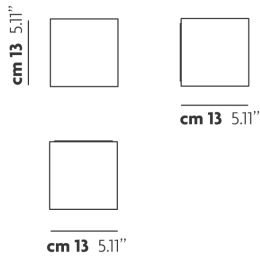

BEETLE

Mini Cube

FEATURES

- Frame:** Metal
- Diffusor:** Polycarbonate
- Dimmable:** Yes
- Dimmer:** Not Included
- Bulb:** Included

BULB

LED 3000K 1 x 17W | 1800 lm

CERTIFICATION

SPECIFICATION SHEET

PHOTOMETRIC CURVE

FRAME	DIFFUSOR	LED COLOUR	CODE
<p>○ Matte White 9010</p>	<p>○ White</p>	3000K	145409
<p>○ Matte White 9010</p>	<p>○ White + Clear Ribbed</p>	3000K	145401