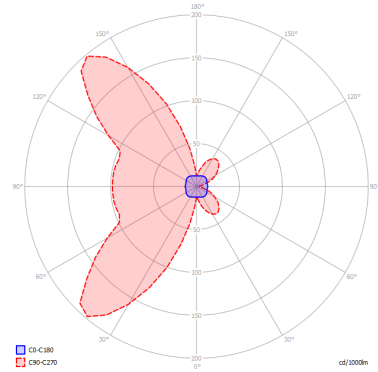

BEETLE

Mini Cube

FEATURES

- Frame:** Metal
- Diffusor:** Polycarbonate
- Dimmable:** Yes
- Dimmer:** Not Included
- Bulb:** Included

BULB

LED 3000K 1 x 17W | 1800 lm

CERTIFICATION

SPECIFICATION SHEET

PHOTOMETRIC CURVE

FRAME	DIFFUSOR	LED COLOUR	CODE
<p>○ Matte White 9010</p>	<p>○ White</p>	3000K	145409
<p>○ Matte White 9010</p>	<p>○ White + Clear Ribbed</p>	3000K	145401