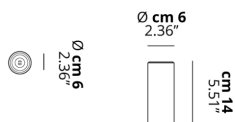

## FEATURES

- Frame:** Metal
- Diffusor:** None
- Dimmable:** Yes
- Dimmer:** Not Included
- Bulb:** Not Included