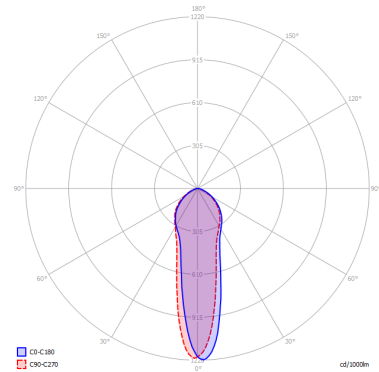

A-TUBE

Mini

FEATURES

- Frame:** Metal
- Diffusor:** None
- Dimmable:** Yes
- Dimmer:** Not Included
- Bulb:** Not Included

BULB

 **E26 Par16 LED** 1 x max 8W

CERTIFICATION

SPECIFICATION SHEET

PHOTOMETRIC CURVE

FRAME	DIFFUSOR	LED COLOUR	CODE
 Coppery Bronze	None	Optionally	096423
 Matte Black	None	Optionally	096430
 Matte White 9010	None	Optionally	096415