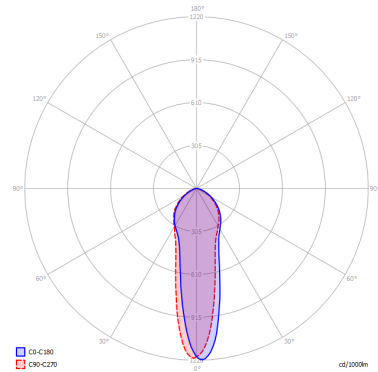

FRAME	DIFFUSOR	LED COLOUR	CODE
Copperty Bronze	None	Optionally	096423
Matte Black	None	Optionally	096430
Matte White 9010	None	Optionally	096415