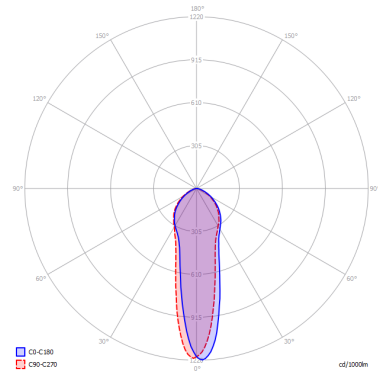

A-TUBE

Mini

FEATURES

- Frame:** Metal
- Diffusor:** None
- Dimmable:** Yes
- Dimmer:** Not Included
- Bulb:** Not Included

BULB

 **E26 Par16 LED** 1 x max 8W

CERTIFICATION

SPECIFICATION SHEET

PHOTOMETRIC CURVE

FRAME	DIFFUSOR	LED COLOUR	CODE
 Coppery Bronze	None	Optionally	096423
 Matte Black 9005	None	Optionally	096430
 Matte White 9010	None	Optionally	096415