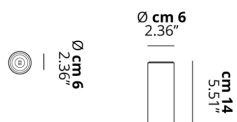

A-TUBE

Mini

FEATURES

- Frame:** Metal
- Diffusor:** None
- Dimmable:** Yes
- Dimmer:** Not Included
- Bulb:** Not Included

BULB

 **E26 Par16 LED** 1 x max 8W

CERTIFICATION

SPECIFICATION SHEET

PHOTOMETRIC CURVE

FRAME	DIFFUSOR	LED COLOUR	CODE
 Coppery Bronze	None	Optionally	096423
 Matte Black 9005	None	Optionally	096430
 Matte White 9010	None	Optionally	096415