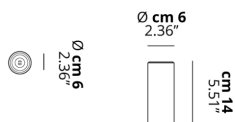

A-TUBE

Mini

FEATURES

- Frame:** Metal
- Diffusor:** None
- Dimmable:** Yes
- Dimmer:** Not Included
- Bulb:** Not Included

BULB

 **E26 Par16 LED** 1 x max 8W

CERTIFICATION

SPECIFICATION SHEET

PHOTOMETRIC CURVE

FRAME	DIFFUSOR	LED COLOUR	CODE
 Coppery Bronze	None	Optionally	096423
 Matte Black	None	Optionally	096430
 Matte White 9010	None	Optionally	096415