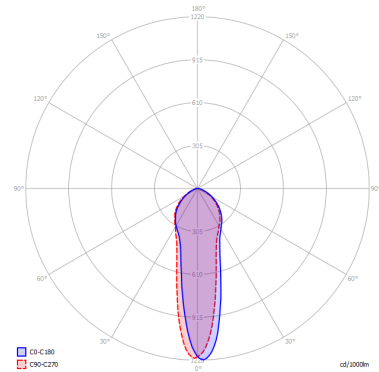

A-TUBE

Large

FEATURES

- Frame:** Metal
- Diffusor:** None
- Dimmable:** Yes
- Dimmer:** Not Included
- Bulb:** Not Included

BULB

 **E26 Par16 LED** 1 x max 8W

CERTIFICATION

SPECIFICATION SHEET

PHOTOMETRIC CURVE

FRAME	DIFFUSOR	LED COLOUR	CODE
 Coppery Bronze	None	Optionally	096426
 Matte Black 9005	None	Optionally	096435
 Matte White 9010	None	Optionally	096413