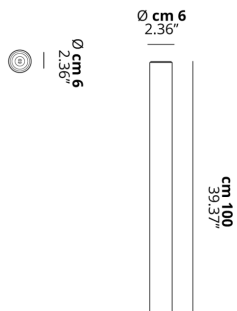

A-TUBE

Large

FEATURES

- Frame:** Metal
- Diffusor:** None
- Dimmable:** Yes
- Dimmer:** Not Included
- Bulb:** Not Included

BULB

 **E26 Par16 LED** 1 x max 8W

CERTIFICATION

SPECIFICATION SHEET

PHOTOMETRIC CURVE

FRAME	DIFFUSOR	LED COLOUR	CODE
 Coppery Bronze	None	Optionally	096426
 Matte Black 9005	None	Optionally	096435
 Matte White 9010	None	Optionally	096413