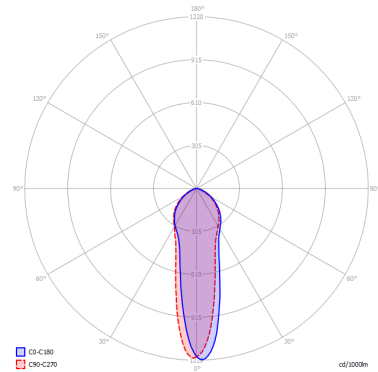

A-TUBE

Large

FEATURES

- Frame:** Metal
- Diffusor:** None
- Dimmable:** Yes
- Dimmer:** Not Included
- Bulb:** Not Included

BULB

 **E26 Par16 LED** 1 x max 8W

CERTIFICATION

SPECIFICATION SHEET

PHOTOMETRIC CURVE

FRAME	DIFFUSOR	LED COLOUR	CODE
 Coppery Bronze	None	Optionally	096426
 Matte Black	None	Optionally	096435
 Matte White 9010	None	Optionally	096413