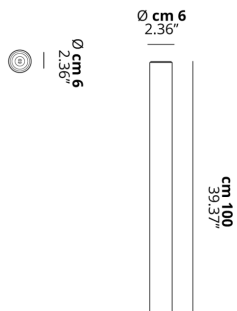

A-TUBE

Large

FEATURES

- Frame:** Metal
- Diffusor:** None
- Dimmable:** Yes
- Dimmer:** Not Included
- Bulb:** Not Included

BULB

 **E26 Par16 LED** 1 x max 8W

CERTIFICATION

SPECIFICATION SHEET

PHOTOMETRIC CURVE

FRAME	DIFFUSOR	LED COLOUR	CODE
 Coppery Bronze	None	Optionally	096426
 Matte Black	None	Optionally	096435
 Matte White 9010	None	Optionally	096413