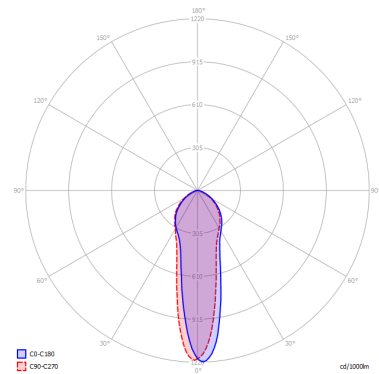

A-TUBE

Large

FEATURES

- Frame:** Metal
- Diffusor:** None
- Dimmable:** Yes
- Dimmer:** Not Included
- Bulb:** Not Included

BULB

 **E26 Par16 LED** 1 x max 8W

CERTIFICATION

SPECIFICATION SHEET

PHOTOMETRIC CURVE

FRAME	DIFFUSOR	LED COLOUR	CODE
 Coppery Bronze	None	Optionally	096426
 Matte Black	None	Optionally	096435
 Matte White 9010	None	Optionally	096413