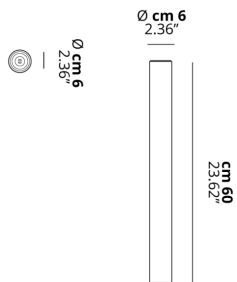

A-TUBE

Medium

FEATURES

- Frame:** Metal
- Diffusor:** None
- Dimmable:** Yes
- Dimmer:** Not Included
- Bulb:** Not Included

BULB

 **E26 Par16 LED** 1 x max 8W

CERTIFICATION

SPECIFICATION SHEET

PHOTOMETRIC CURVE

FRAME	DIFFUSOR	LED COLOUR	CODE
 Copperty Bronze	None	Optionally	096425
 Matte Black 9005	None	Optionally	096433
 Matte White 9010	None	Optionally	096411