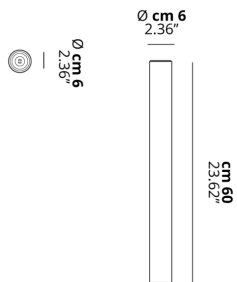

A-TUBE

Medium

FEATURES

- **Frame:** Metal
- **Diffusor:** None
- **Dimmable:** Yes
- **Dimmer:** Not Included
- **Bulb:** Not Included

BULB

E26 Par16 LED 1 x max 8W

CERTIFICATION

SPECIFICATION SHEET

PHOTOMETRIC CURVE

FRAME	DIFFUSOR	LED COLOUR	CODE
Coppery Bronze	None	Optionally	096425
Matte Black	None	Optionally	096433
Matte White 9010	None	Optionally	096411