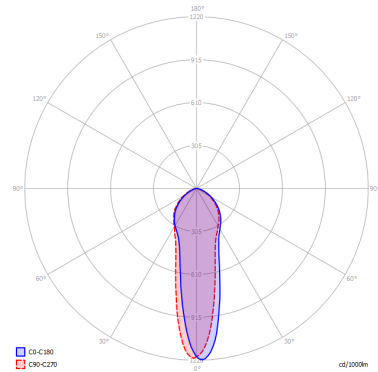

PHOTOMETRIC CURVE

FRAME	DIFFUSOR	LED COLOUR	CODE
Coppery Bronze	None	Optionally	096425
Matte Black	None	Optionally	096433
Matte White 9010	None	Optionally	096411