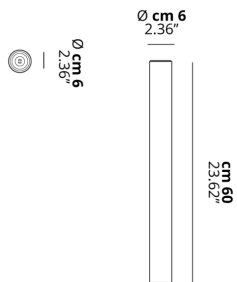

A-TUBE

Medium

FEATURES

- Frame:** Metal
- Diffusor:** None
- Dimmable:** Yes
- Dimmer:** Not Included
- Bulb:** Not Included

BULB

 **E26 Par16 LED 1 x max 8W**

CERTIFICATION

SPECIFICATION SHEET

PHOTOMETRIC CURVE

FRAME	DIFFUSOR	LED COLOUR	CODE
 Coppery Bronze	None	Optionally	096425
 Matte Black	None	Optionally	096433
 Matte White 9010	None	Optionally	096411