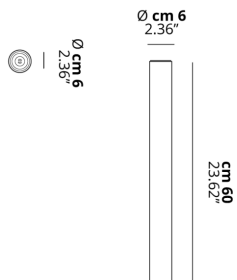

A-TUBE

Medium

FEATURES

- Frame:** Metal
- Diffusor:** None
- Dimmable:** Yes
- Dimmer:** Not Included
- Bulb:** Not Included

BULB

 **E26 Par16 LED 1 x max 8W**

CERTIFICATION

SPECIFICATION SHEET

PHOTOMETRIC CURVE

FRAME	DIFFUSOR	LED COLOUR	CODE
 Coppery Bronze	None	Optionally	096425
 Matte Black	None	Optionally	096433
 Matte White 9010	None	Optionally	096411