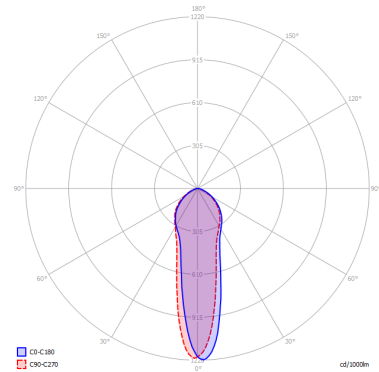

A-TUBE

Medium

FEATURES

- Frame:** Metal
- Diffusor:** None
- Dimmable:** Yes
- Dimmer:** Not Included
- Bulb:** Not Included

BULB

 **E26 Par16 LED 1 x max 8W**

CERTIFICATION

SPECIFICATION SHEET

PHOTOMETRIC CURVE

FRAME	DIFFUSOR	LED COLOUR	CODE
 Coppery Bronze	None	Optionally	096425
 Matte Black	None	Optionally	096433
 Matte White 9010	None	Optionally	096411