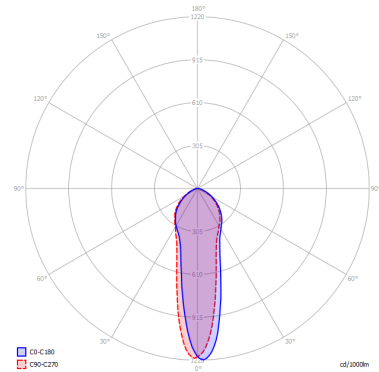

A-TUBE

Medium

FEATURES

- Frame:** Metal
- Diffusor:** None
- Dimmable:** Yes
- Dimmer:** Not Included
- Bulb:** Not Included

BULB

 **E26 Par16 LED** 1 x max 8W

CERTIFICATION

SPECIFICATION SHEET

PHOTOMETRIC CURVE

FRAME	DIFFUSOR	LED COLOUR	CODE
 Copperty Bronze	None	Optionally	096425
 Matte Black 9005	None	Optionally	096433
 Matte White 9010	None	Optionally	096411