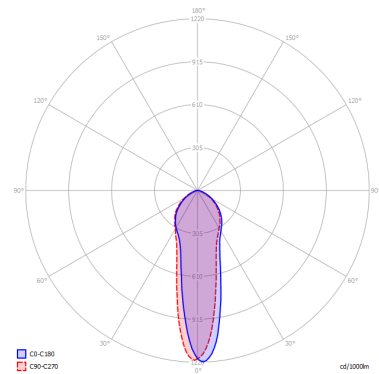

A-TUBE

Medium

FEATURES

- Frame:** Metal
- Diffusor:** None
- Dimmable:** Yes
- Dimmer:** Not Included
- Bulb:** Not Included

BULB

 **E26 Par16 LED 1 x max 8W**

CERTIFICATION

SPECIFICATION SHEET

PHOTOMETRIC CURVE

FRAME	DIFFUSOR	LED COLOUR	CODE
 Coppery Bronze	None	Optionally	096425
 Matte Black	None	Optionally	096433
 Matte White 9010	None	Optionally	096411