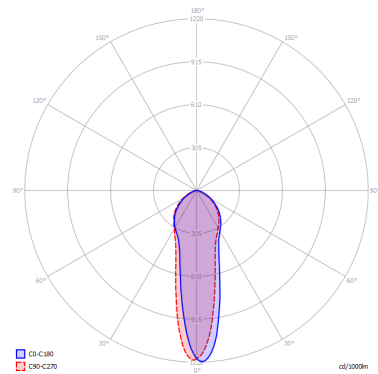

A-TUBE

Small

FEATURES

- Frame:** Metal
- Diffusor:** None
- Dimmable:** Yes
- Dimmer:** Not Included
- Bulb:** Not Included

BULB

 **E26 Par16 LED 1 x max 8W**

CERTIFICATION

SPECIFICATION SHEET

PHOTOMETRIC CURVE

FRAME	DIFFUSOR	LED COLOUR	CODE
 Coppery Bronze	None	Optionally	096424
 Matte Black	None	Optionally	096431
 Matte White 9010	None	Optionally	096407