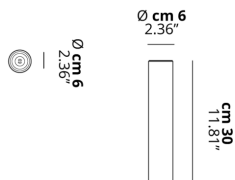

A-TUBE

Small

FEATURES

- Frame:** Metal
- Diffusor:** None
- Dimmable:** Yes
- Dimmer:** Not Included
- Bulb:** Not Included

BULB

 **E26 Par16 LED 1 x max 8W**

CERTIFICATION

SPECIFICATION SHEET

PHOTOMETRIC CURVE

FRAME	DIFFUSOR	LED COLOUR	CODE
 Coppery Bronze	None	Optionally	096424
 Matte Black	None	Optionally	096431
 Matte White 9010	None	Optionally	096407