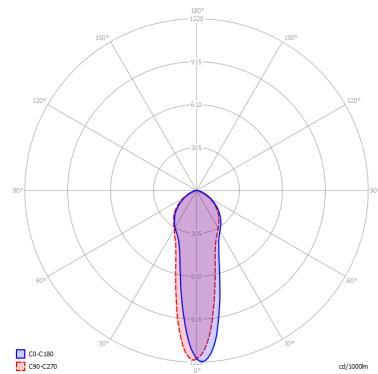

A-TUBE

Small

FEATURES

- Frame:** Metal
- Diffusor:** None
- Dimmable:** Yes
- Dimmer:** Not Included
- Bulb:** Not Included

BULB

 **E26 Par16 LED** 1 x max 8W

CERTIFICATION

SPECIFICATION SHEET

PHOTOMETRIC CURVE

FRAME	DIFFUSOR	LED COLOUR	CODE
 Coppery Bronze	None	Optionally	096424
 Matte Black	None	Optionally	096431
 Matte White 9010	None	Optionally	096407