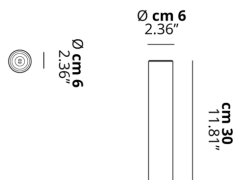

A-TUBE

Small

FEATURES

- Frame:** Metal
- Diffusor:** None
- Dimmable:** Yes
- Dimmer:** Not Included
- Bulb:** Not Included

BULB

 **E26 Par16 LED** 1 x max 8W

CERTIFICATION

SPECIFICATION SHEET

PHOTOMETRIC CURVE

FRAME	DIFFUSOR	LED COLOUR	CODE
 Coppery Bronze	None	Optionally	096424
 Matte Black 9005	None	Optionally	096431
 Matte White 9010	None	Optionally	096407