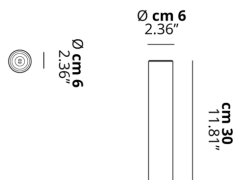

A-TUBE

Small

FEATURES

- Frame:** Metal
- Diffusor:** None
- Dimmable:** Yes
- Dimmer:** Not Included
- Bulb:** Not Included

BULB

 **E26 Par16 LED** 1 x max 8W

CERTIFICATION

SPECIFICATION SHEET

PHOTOMETRIC CURVE

FRAME	DIFFUSOR	LED COLOUR	CODE
 Coppery Bronze	None	Optionally	096424
 Matte Black	None	Optionally	096431
 Matte White 9010	None	Optionally	096407