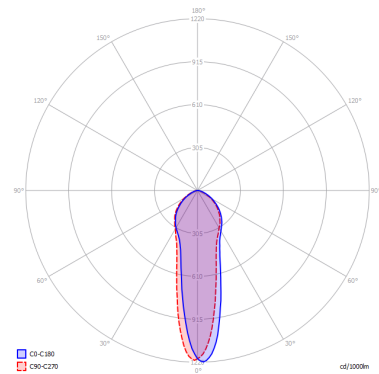

A-TUBE

Small

FEATURES

- Frame:** Metal
- Diffusor:** None
- Dimmable:** Yes
- Dimmer:** Not Included
- Bulb:** Not Included

BULB

 **E26 Par16 LED** 1 x max 8W

CERTIFICATION

SPECIFICATION SHEET

PHOTOMETRIC CURVE

FRAME	DIFFUSOR	LED COLOUR	CODE
 Coppery Bronze	None	Optionally	096424
 Matte Black 9005	None	Optionally	096431
 Matte White 9010	None	Optionally	096407