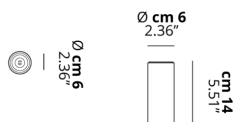

A-TUBE

Mini

FEATURES

- Frame:** Metal
- Diffusor:** None
- Dimmable:** Yes
- Dimmer:** Not Included
- Bulb:** Not Included

BULB

-  **GU10 Par16** 1 x max 40W eco
- or _____
-  **GU10 Par16 LED** 1 x max available

SPECIFICATION SHEET

CERTIFICATION

PHOTOMETRIC CURVE

FRAME	DIFFUSOR	LED COLOUR	CODE
 Copperty Bronze	None	Optionally	096023
 Matte Black 9005	None	Optionally	096030
 Matte White 9010	None	Optionally	096015