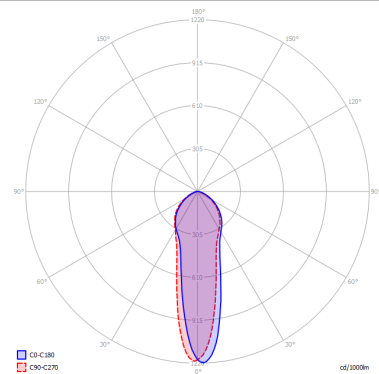

A-TUBE

Mini

FEATURES

- Frame:** Metal
- Diffusor:** None
- Dimmable:** Yes
- Dimmer:** Not Included
- Bulb:** Not Included

BULB

-  **GU10 Par16** 1 x max 40W eco
- or _____
-  **GU10 Par16 LED** 1 x max available

SPECIFICATION SHEET

CERTIFICATION

PHOTOMETRIC CURVE

FRAME	DIFFUSOR	LED COLOUR	CODE
 Copperty Bronze	None	Optionally	096023
 Matte Black 9005	None	Optionally	096030
 Matte White 9010	None	Optionally	096015