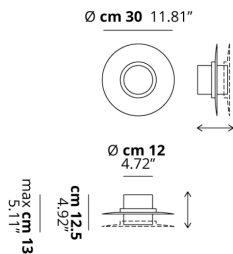

## PHOTOMETRIC CURVE

None

FRAME	DIFFUSOR	LED COLOUR	CODE
 Matte White 9010	 Glossy White	3000K	152302