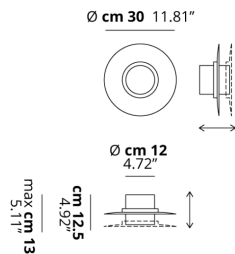

THOR

Small

FEATURES

- Frame:** Metal
- Diffusor:** Polycarbonate
- Dimmable:** Yes
- Dimmer:** Not Included
- Bulb:** Included

BULB

LED 3000K 1 x 17W | 1800 lm

CERTIFICATION

SPECIFICATION SHEET

PHOTOMETRIC CURVE

None

FRAME	DIFFUSOR	LED COLOUR	CODE
 Matte White 9010	 Glossy White	3000K	152302