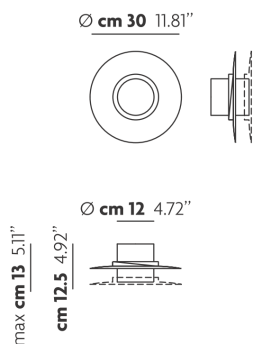

THOR

Small

FEATURES

- Frame:** Metal
- Diffusor:** Polycarbonate
- Dimmable:** Yes
- Dimmer:** Not Included
- Bulb:** Included

BULB

LED 3000K 1 x 17W | 1800 lm

CERTIFICATION

SPECIFICATION SHEET

PHOTOMETRIC CURVE

None

FRAME	DIFFUSOR	LED COLOUR	CODE
 Matte White 9010	 Glossy White	3000K	152302