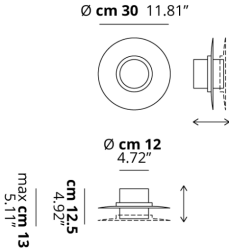

THOR

Small

FEATURES

- Frame:** Metal
- Diffusor:** Polycarbonate
- Dimmable:** Yes
- Dimmer:** Not Included
- Bulb:** Included

BULB

LED 3000K 1 x 17W | 1800 lm

CERTIFICATION

SPECIFICATION SHEET

PHOTOMETRIC CURVE

None

FRAME	DIFFUSOR	LED COLOUR	CODE
 Matte White 9010	 Glossy White	3000K	152302