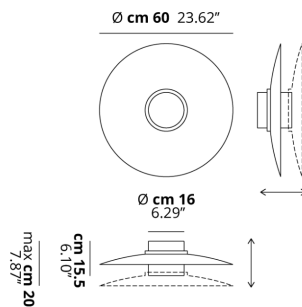

THOR

Medium

FEATURES

- Frame:** Metal
- Diffusor:** Polycarbonate
- Dimmable:** Yes
- Dimmer:** Not Included
- Bulb:** Included

BULB

LED 3000K 2 x 17W | 3600 lm

CERTIFICATION

SPECIFICATION SHEET

PHOTOMETRIC CURVE

None

FRAME	DIFFUSOR	LED COLOUR	CODE
 Matte White 9010	 Glossy White	3000K	152301