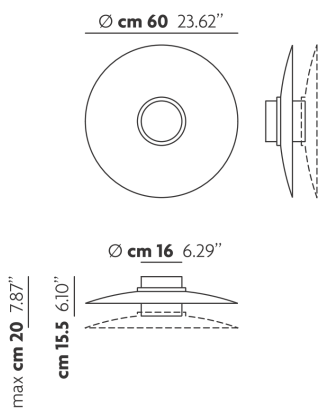

PHOTOMETRIC CURVE

None

FRAME	DIFFUSOR	LED COLOUR	CODE
Matte White 9010	Glossy White	3000K	152301