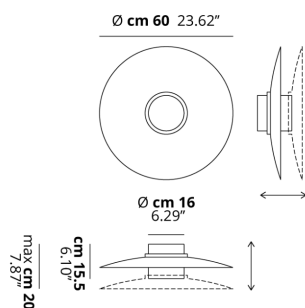

THOR

Medium

FEATURES

- Frame:** Metal
- Diffusor:** Polycarbonate
- Dimmable:** Yes
- Dimmer:** Not Included
- Bulb:** Included

BULB

LED 3000K 2 x 17W | 3600 lm

CERTIFICATION

SPECIFICATION SHEET

PHOTOMETRIC CURVE

None

FRAME	DIFFUSOR	LED COLOUR	CODE
 Matte White 9010	 Glossy White	3000K	152301