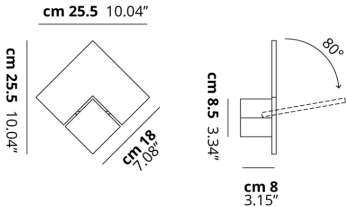

## PHOTOMETRIC CURVE

FRAME	DIFFUSOR	LED COLOUR	CODE
 Matte White 9016	None	3000K	146410