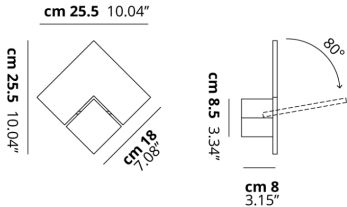

## PHOTOMETRIC CURVE

FRAME	DIFFUSOR	LED COLOUR	CODE
 Matte White 9016	None	3000K	146410