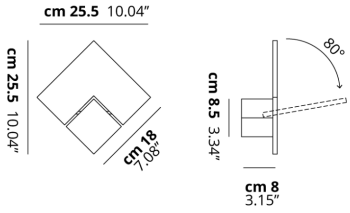

PUZZLE TWIST

FEATURES

- Frame:** Metal
- Diffusor:** None
- Dimmable:** Yes
- Dimmer:** Not Included
- Bulb:** Included

BULB

LED 3000K 1 x 17W | 1800 lm

CERTIFICATION

SPECIFICATION SHEET

PHOTOMETRIC CURVE