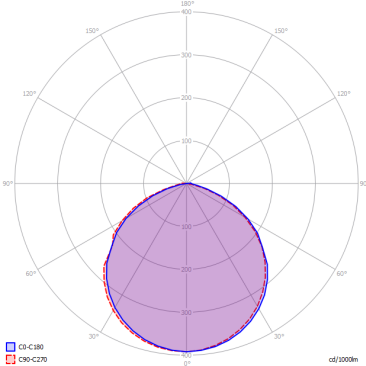

PHOTOMETRIC CURVE

FRAME	DIFFUSOR	LED COLOUR	CODE
Matte White 9016	None	3000K	146410