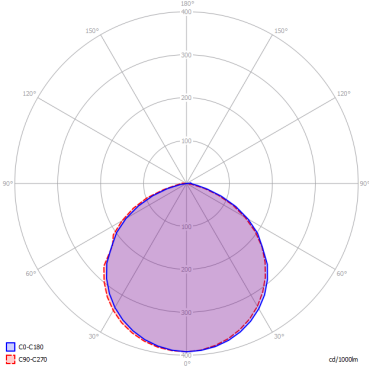

PUZZLE TWIST

FEATURES

- Frame:** Metal
- Diffusor:** None
- Dimmable:** Yes
- Dimmer:** Not Included
- Bulb:** Included

BULB

LED 3000K 1 x 17W | 1800 lm

CERTIFICATION

SPECIFICATION SHEET

PHOTOMETRIC CURVE