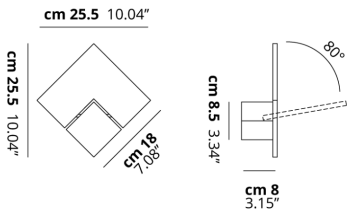

PUZZLE TWIST

FEATURES

- Frame:** Metal
- Diffusor:** None
- Dimmable:** Yes
- Dimmer:** Not Included
- Bulb:** Included

BULB

LED 3000K 1 x 17W | 1800 lm

CERTIFICATION

SPECIFICATION SHEET

PHOTOMETRIC CURVE