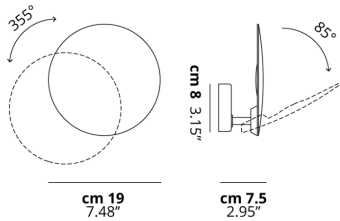

FRAME	DIFFUSOR	LED COLOUR	CODE
Copperty Bronze	None	3000K	159305
Matte White 9016	None	3000K	159302