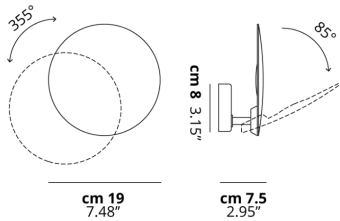

FRAME	DIFFUSOR	LED COLOUR	CODE
Coppery Bronze	None	3000K	159305
Matte White 9016	None	3000K	159302