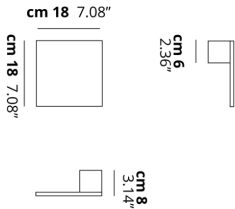

PUZZLE

Single Square

FEATURES

- Frame:** Metal
- Diffusor:** None
- Dimmable:** Yes
- Dimmer:** Not Included
- Bulb:** Included

BULB

LED 3000K 1 x 17W | 1800 lm

CERTIFICATION

SPECIFICATION SHEET

PHOTOMETRIC CURVE

FRAME	DIFFUSOR	LED COLOUR	CODE
 Matte White 9016	None	3000K	146404