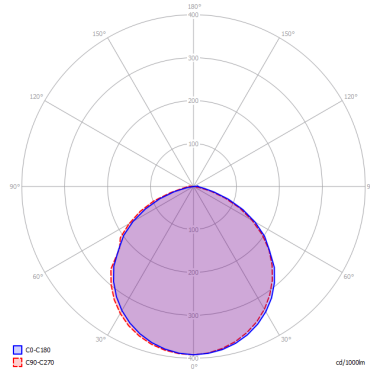

PUZZLE

Single Square

FEATURES

- Frame:** Metal
- Diffusor:** None
- Dimmable:** Yes
- Dimmer:** Not Included
- Bulb:** Included

BULB

LED 3000K 1 x 17W | 1800 lm

CERTIFICATION

SPECIFICATION SHEET

PHOTOMETRIC CURVE

FRAME	DIFFUSOR	LED COLOUR	CODE
 Matte White 9016	None	3000K	146404