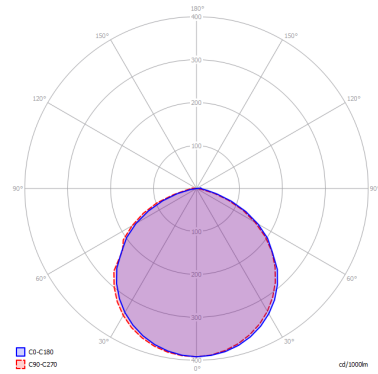

PUZZLE

Single Square

FEATURES

- Frame:** Metal
- Diffusor:** None
- Dimmable:** Yes
- Dimmer:** Not Included
- Bulb:** Included

BULB

LED 3000K 1 x 17W | 1800 lm

CERTIFICATION

SPECIFICATION SHEET

PHOTOMETRIC CURVE

FRAME	DIFFUSOR	LED COLOUR	CODE
 Matte White 9016	None	3000K	146404