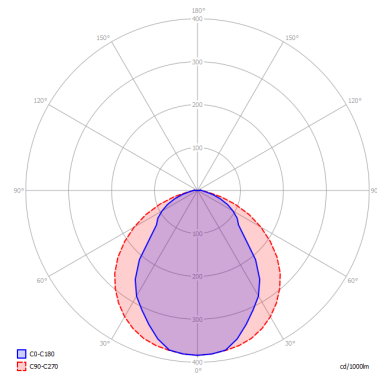

PUZZLE

Square & Rectangle

FEATURES

- Frame:** Metal
- Diffusor:** None
- Dimmable:** Yes
- Dimmer:** Not Included
- Bulb:** Included

BULB

LED 3000K 2 x 17W | 3600 lm

CERTIFICATION

SPECIFICATION SHEET

PHOTOMETRIC CURVE

FRAME	DIFFUSOR	LED COLOUR	CODE
 Matte White 9016	None	3000K	146402