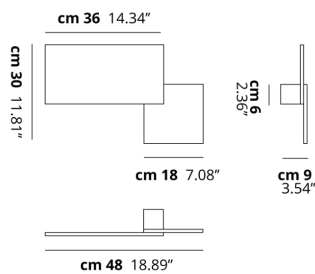

PUZZLE

Square & Rectangle

FEATURES

- Frame:** Metal
- Diffusor:** None
- Dimmable:** Yes
- Dimmer:** Not Included
- Bulb:** Included

BULB

LED 3000K 2 x 17W | 3600 lm

CERTIFICATION

SPECIFICATION SHEET

PHOTOMETRIC CURVE

FRAME	DIFFUSOR	LED COLOUR	CODE
 Matte White 9016	None	3000K	146402