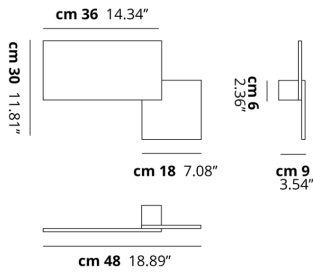

PUZZLE

Square & Rectangle

FEATURES

- Frame:** Metal
- Diffusor:** None
- Dimmable:** Yes
- Dimmer:** Not Included
- Bulb:** Included

BULB

LED 3000K 2 x 17W | 3600 lm

CERTIFICATION

SPECIFICATION SHEET

PHOTOMETRIC CURVE

FRAME	DIFFUSOR	LED COLOUR	CODE
 Matte White 9016	None	3000K	146402