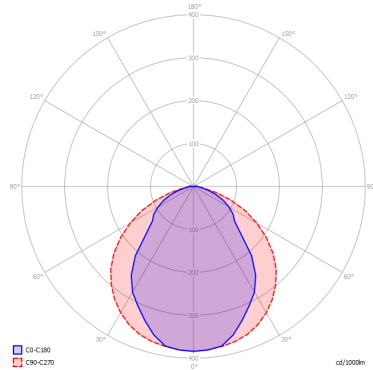

PHOTOMETRIC CURVE

FRAME	DIFFUSOR	LED COLOUR	CODE
Matte White 9016	None	3000K	146401