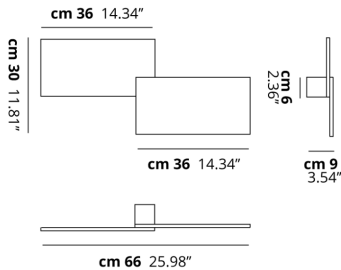

## PHOTOMETRIC CURVE

FRAME	DIFFUSOR	LED COLOUR	CODE
 Matte White 9016	None	3000K	146401