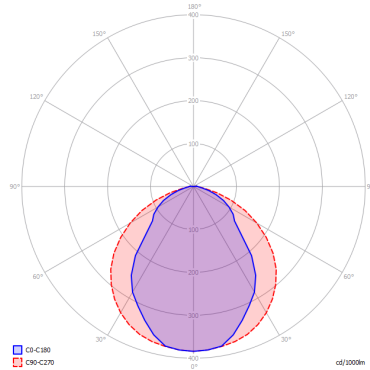

PUZZLE

Double Rectangle

FEATURES

- Frame:** Metal
- Diffusor:** None
- Dimmable:** Yes
- Dimmer:** Not Included
- Bulb:** Included

BULB

LED 3000K 2 x 17W | 3600 lm

CERTIFICATION

SPECIFICATION SHEET

PHOTOMETRIC CURVE

FRAME	DIFFUSOR	LED COLOUR	CODE
 Matte White 9016	None	3000K	146401