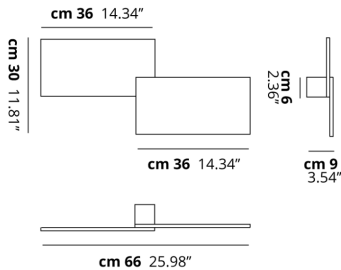

PUZZLE

Double Rectangle

FEATURES

- Frame:** Metal
- Diffusor:** None
- Dimmable:** Yes
- Dimmer:** Not Included
- Bulb:** Included

BULB

LED 3000K 2 x 17W | 3600 lm

CERTIFICATION

SPECIFICATION SHEET

PHOTOMETRIC CURVE

FRAME	DIFFUSOR	LED COLOUR	CODE
 Matte White 9016	None	3000K	146401