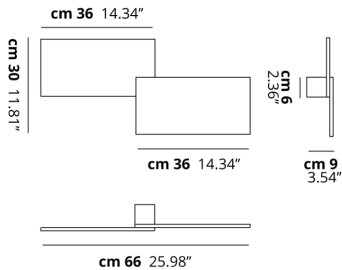

PUZZLE

Double Rectangle

FEATURES

- Frame:** Metal
- Diffusor:** None
- Dimmable:** Yes
- Dimmer:** Not Included
- Bulb:** Included

BULB

LED 3000K 2 x 17W | 3600 lm

CERTIFICATION

SPECIFICATION SHEET

PHOTOMETRIC CURVE

FRAME	DIFFUSOR	LED COLOUR	CODE
 Matte White 9016	None	3000K	146401