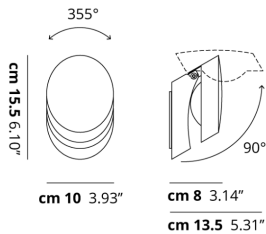

FRAME	DIFFUSOR	LED COLOUR	CODE
Chrome	None	3000K	155306
Coppery Bronze	None	3000K	155305
Matte White 9016	None	3000K	155304