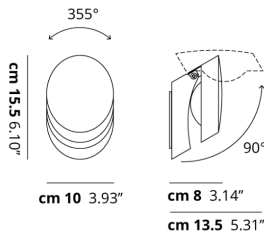

FRAME	DIFFUSOR	LED COLOUR	CODE
Chrome	None	3000K	155306
Coppery Bronze	None	3000K	155305
Matte White 9016	None	3000K	155304