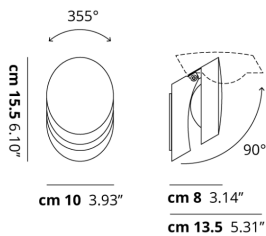

FRAME	DIFFUSOR	LED COLOUR	CODE
Chrome	None	3000K	155306
Coppery Bronze	None	3000K	155305
Matte White 9016	None	3000K	155304